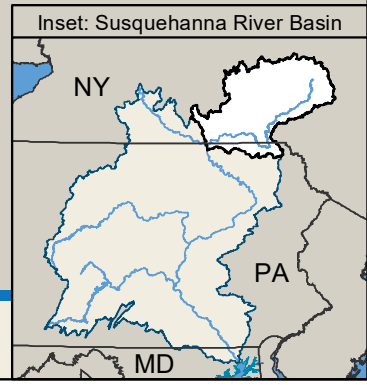

- Boat Access Point
- State Park
- Public Gameland
- Public Forest Land

DISCLAIMER: Use of Map for Any Purpose on "As Is" Basis, No Warranties Provided; SRBC (1309b) 02-25-2021
SOURCE: Gamelands, PA Game Commission; State Parks & Forests, PA DCNR; Boat Access Points: PFBC