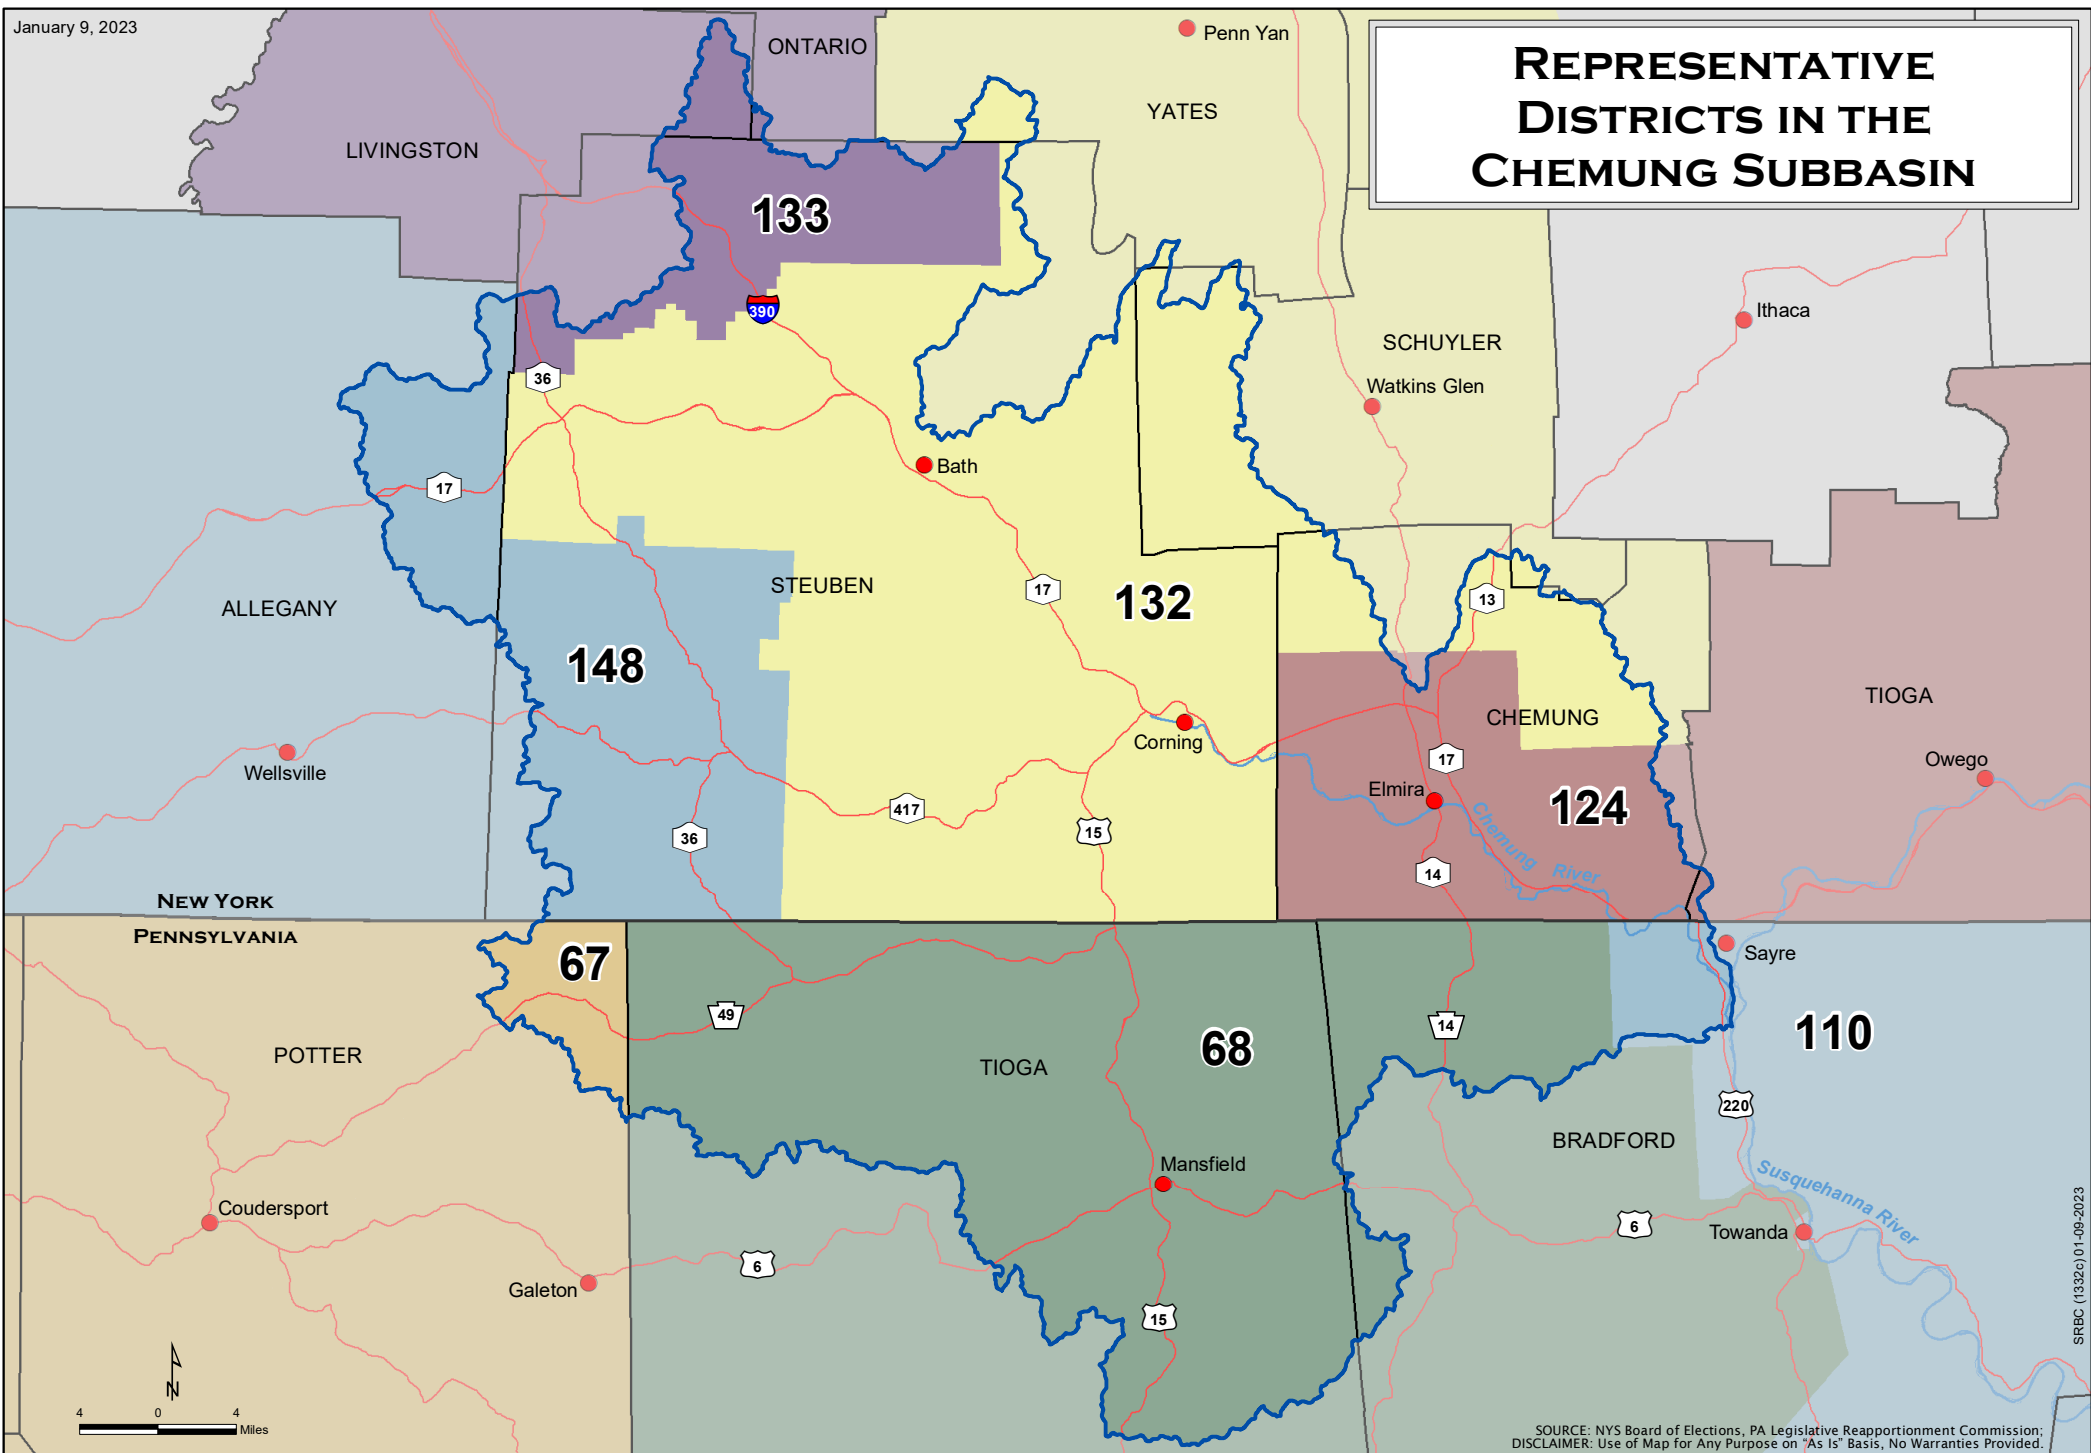

REPRESENTATIVE DISTRICTS IN THE CHEMUNG SUBBASIN

NEW YORK ASSEMBLY MEMBERS & PENNSYLVANIA REPRESENTATIVES

- | | | | |
|----------------------------|---------------------------------|-------------------------------|----------------------------|
| 67 PA - Martin Causer (R) | 110 PA - Tina Pickett (R) | 132 NY - Philip Palmesano (R) | 148 NY - Joseph Giglio (R) |
| 68 PA - Clinton Owlett (R) | 124 NY - Christopher Friend (R) | 133 NY - Marjorie Byrnes (R) | |