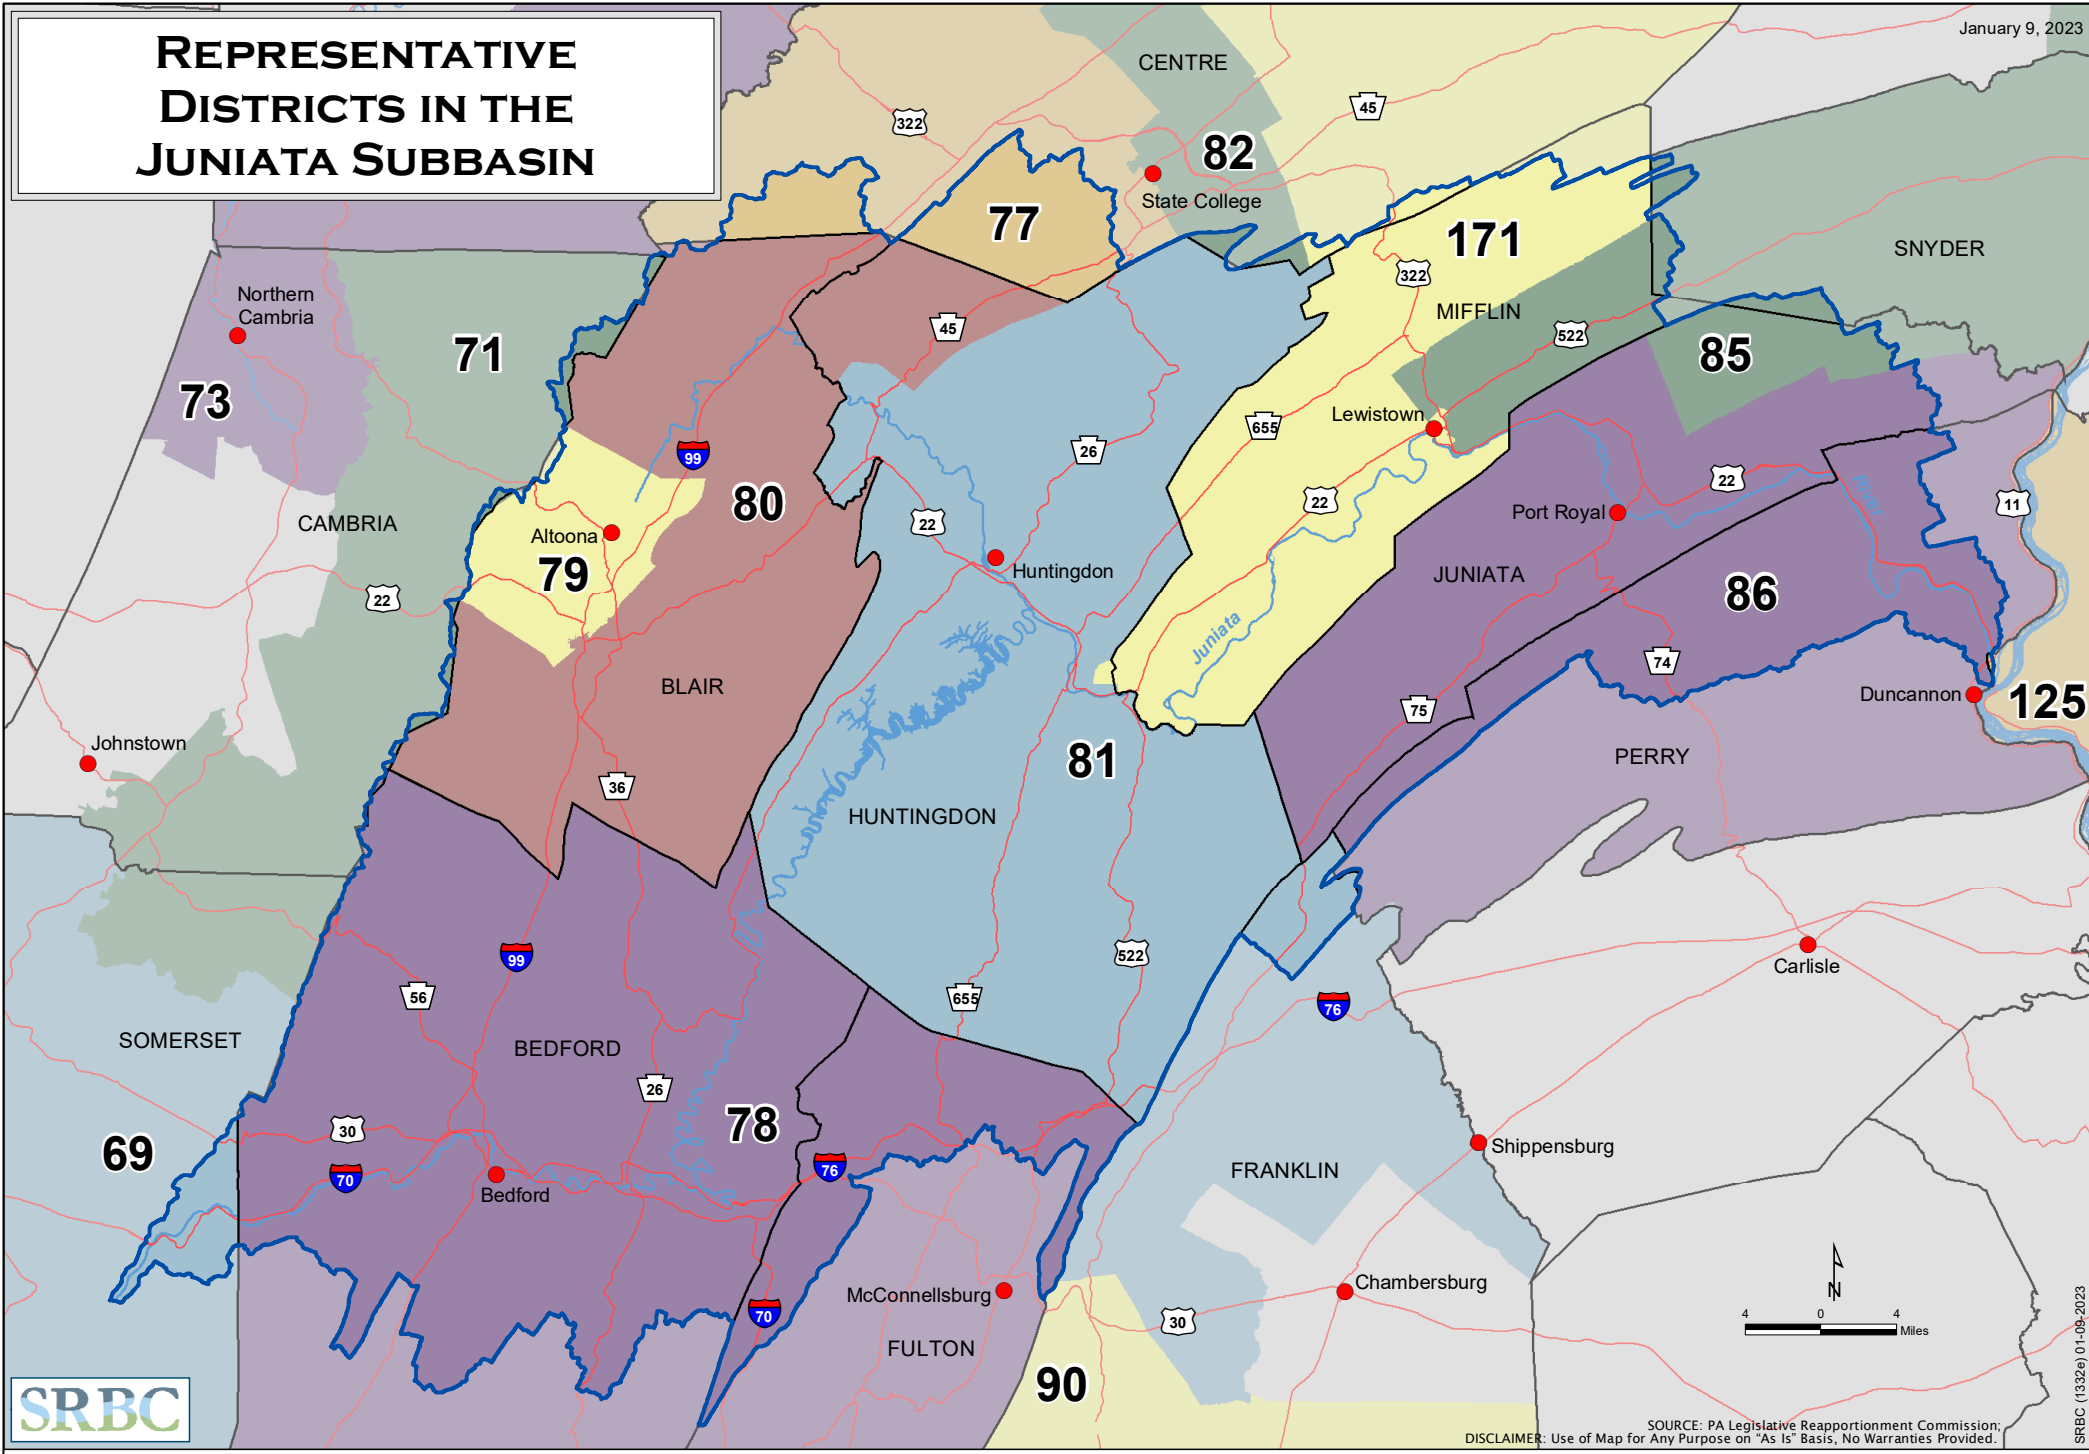

REPRESENTATIVE DISTRICTS IN THE JUNIATA SUBBASIN

SOURCE: PA Legislative Reapportionment Commission; DISCLAIMER: Use of Map for Any Purpose on "As Is" Basis, No Warranties Provided.

PENNSYLVANIA REPRESENTATIVES