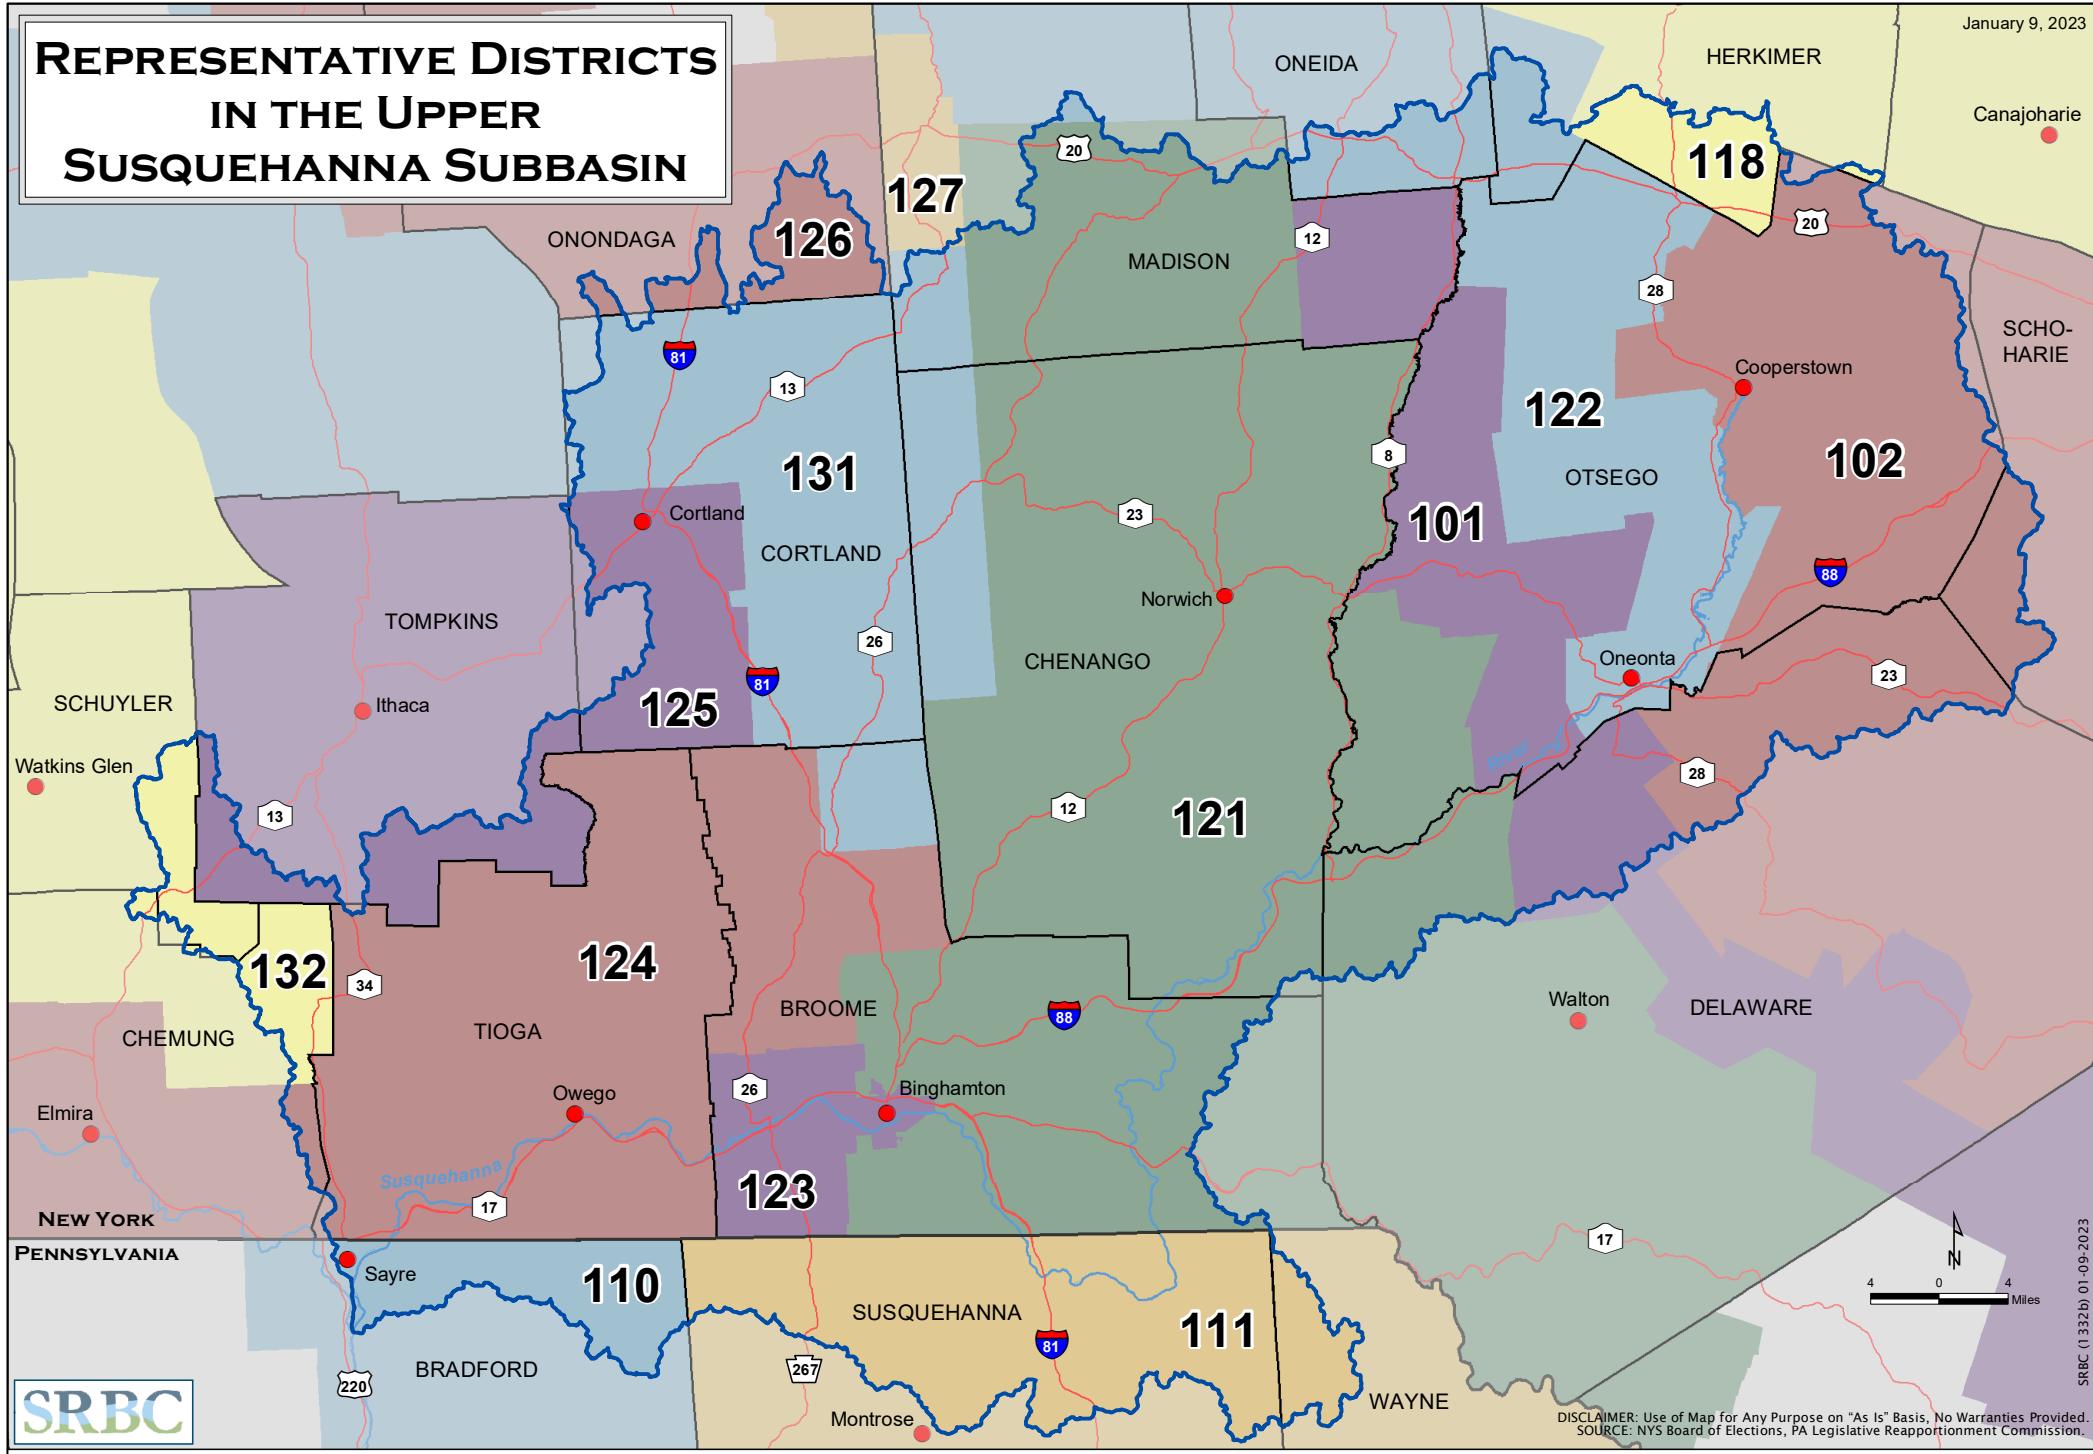

REPRESENTATIVE DISTRICTS IN THE UPPER SUSQUEHANNA SUBBASIN

DISCLAIMER: Use of Map for Any Purpose on "As Is" Basis. No Warranties Provided. SOURCE: NYS Board of Elections, PA Legislative Reapportionment Commission.

SRBC (1332D) 01-09-2023