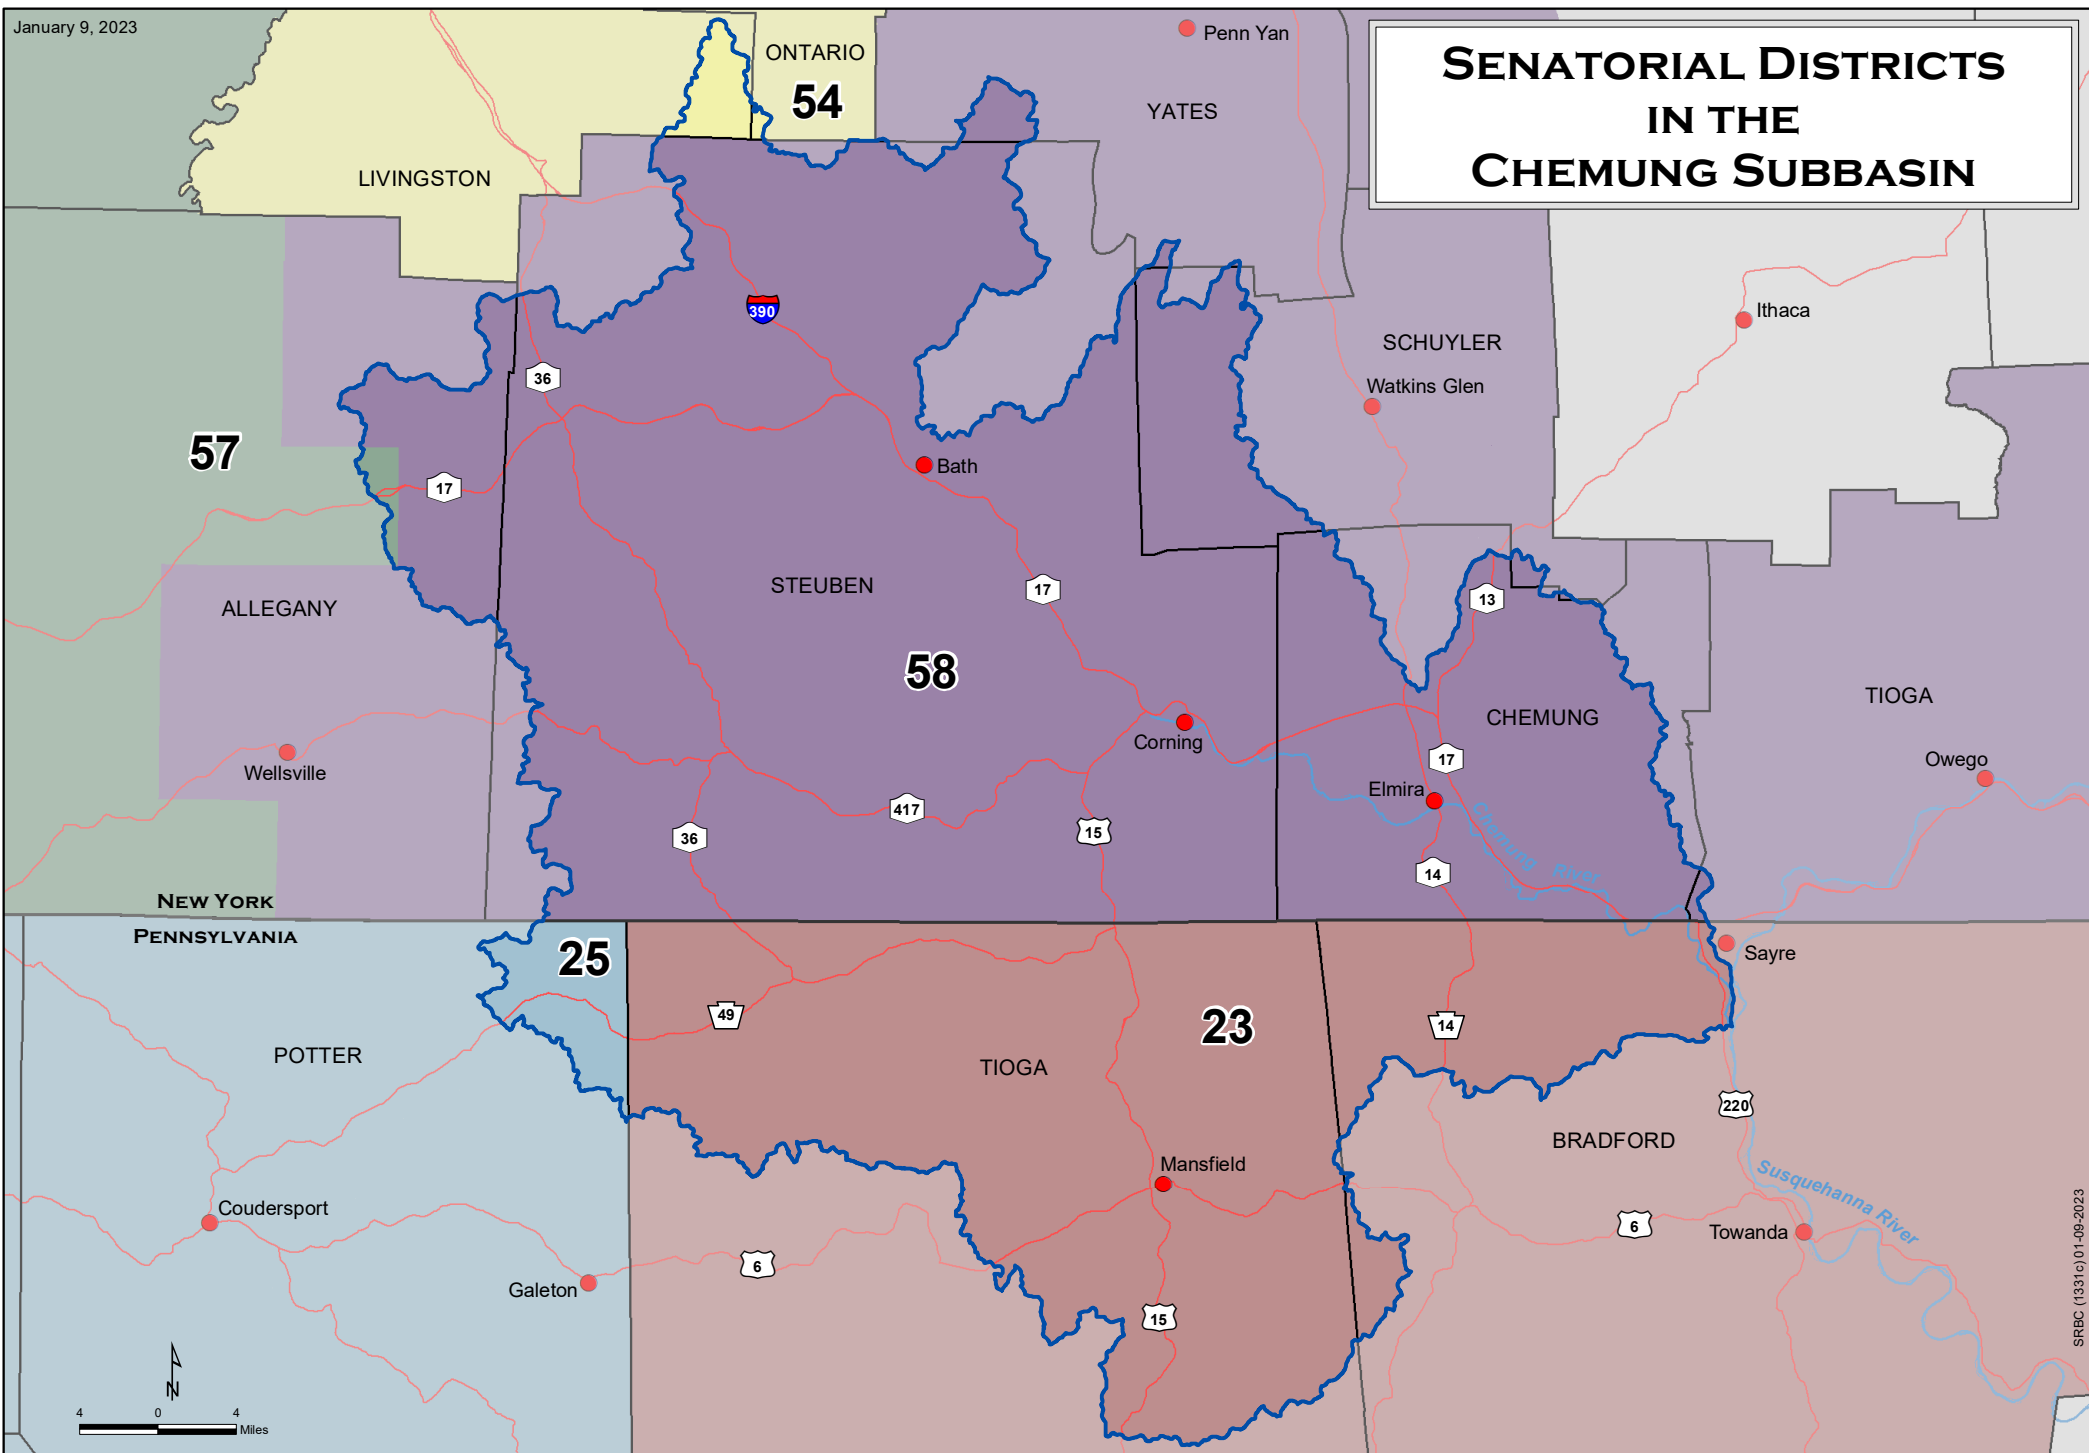

SENATORIAL DISTRICTS IN THE CHEMUNG SUBBASIN

NEW YORK & PENNSYLVANIA SENATORS

23 PA - Sen. Gene Yaw (R)

54 NY - Sen. Pamela Helming (R)

58 NY - Sen. Thomas O'Mara (R)

25 PA - Sen. Cris Dush (R)

57 NY - Sen. George Borrello (R)

SOURCE: NYS Board of Elections, PA Legislative Reapportionment Commission;
DISCLAIMER: Use of Map for Any Purpose on "As Is" Basis, No Warranties Provided.