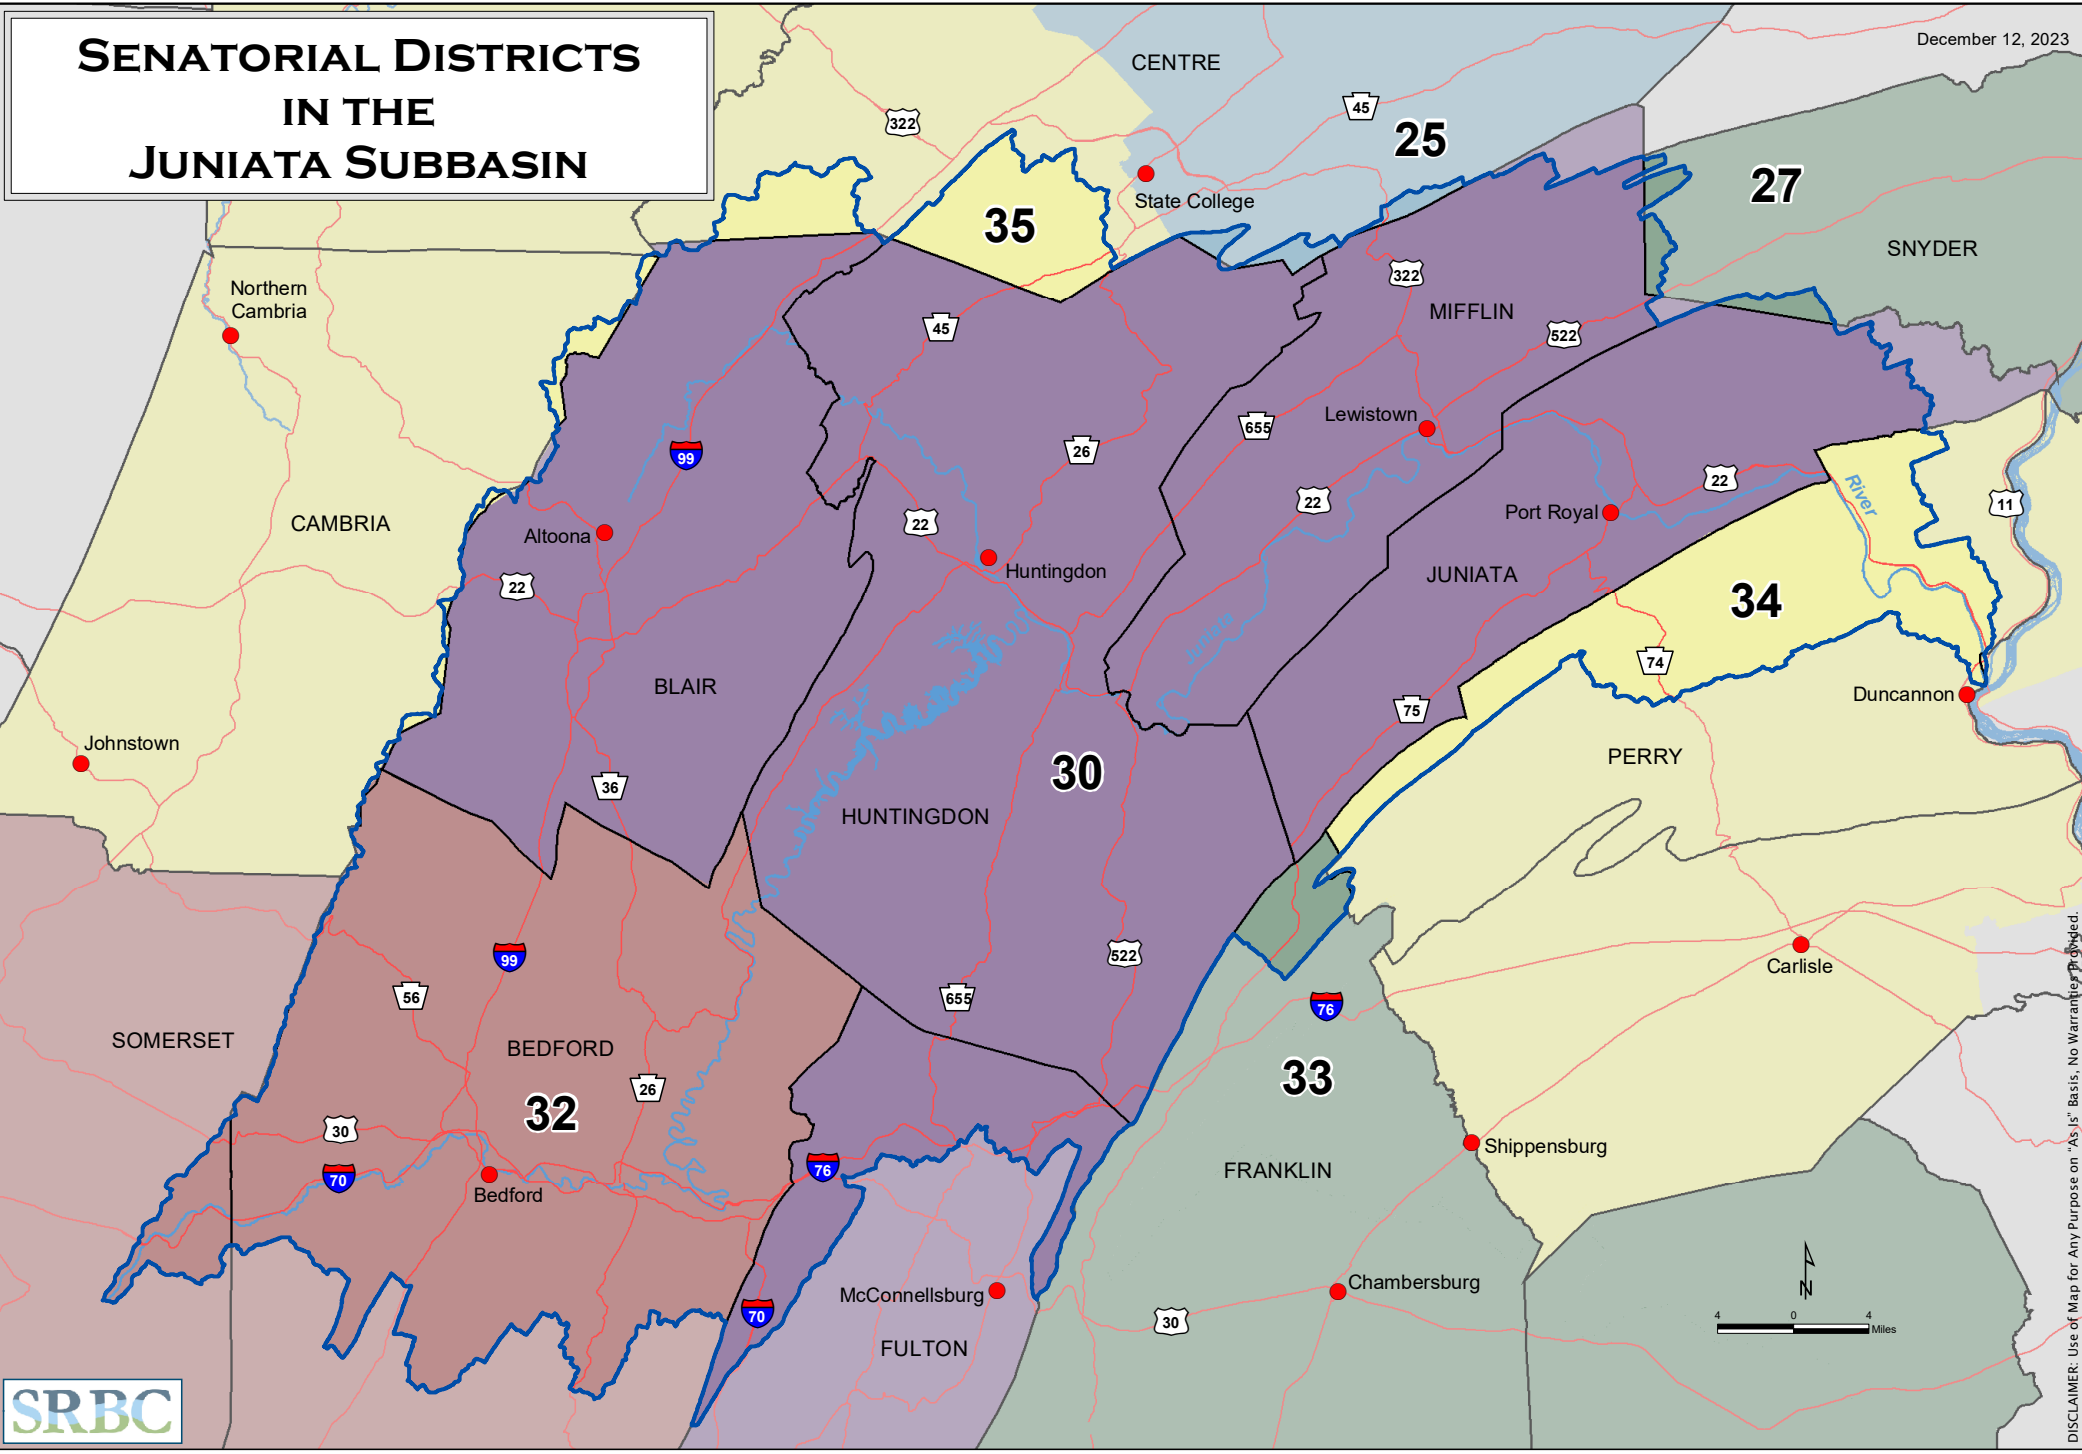

SENATORIAL DISTRICTS IN THE JUNIATA SUBBASIN

DISCLAIMER: Use of Map for Any Purpose on "As Is" Basis, No Warranty Provided.

PENNSYLVANIA SENATORS

25 - Sen. Cris Dush (R)

30 - Sen. Judy Ward (R)

33 - Sen. Doug Mastriano (R)

35 - Sen. Wayne Langerholc (R)

27 - Sen. Lynda Schlegel-Culver (R)

32 - Sen. Patrick Stefano (R)

34 - Sen. William Rothman (R)

SOURCE: PA Legislative Reapportionment Commission; SRBC (1331e) 12-12-2023