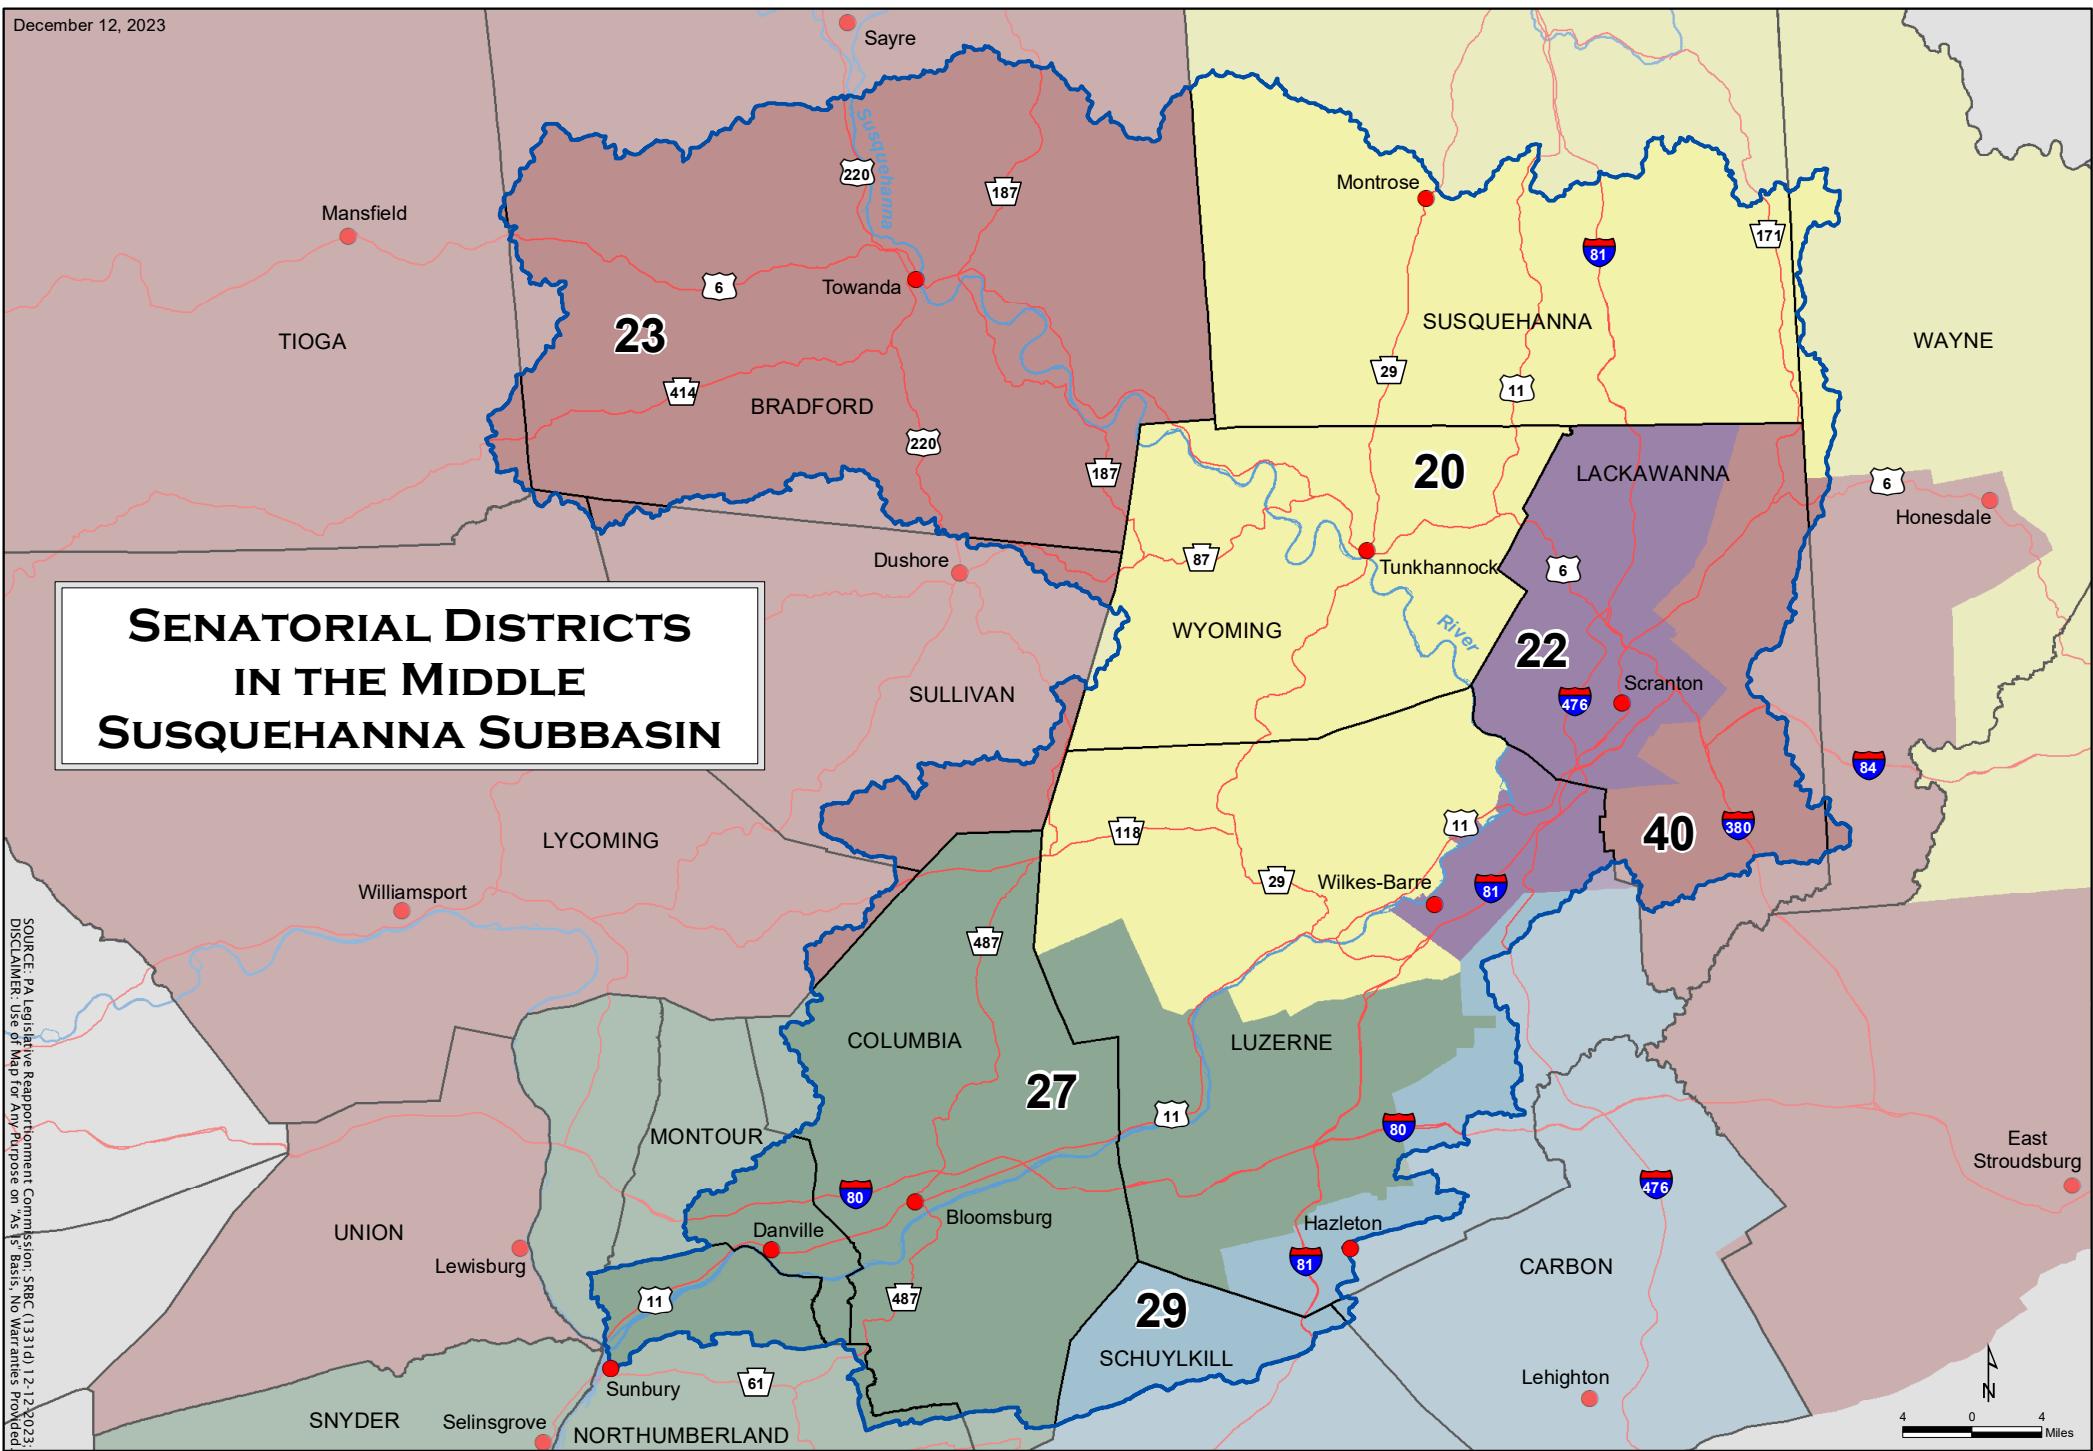

# SENATORIAL DISTRICTS IN THE MIDDLE SUSQUEHANNA SUBBASIN

SOURCE: PA Legislative Reapportionment Commission, SRBC (1331)D, 12-12-2023;  
DISCLAIMER: Use of Map for Any Purpose on "As Is" Basis. No Warranties Provided.

## PENNSYLVANIA SENATORS

20 - Sen. Lisa Baker (R)

23 - Sen. Gene Yaw (R)

29 - Sen. David Argall (R)

22 - Sen. Marty Flynn (D)

27 - Sen. Lynda Schlegel-Culver (R)

40 - Sen. Rosemary Brown (R)