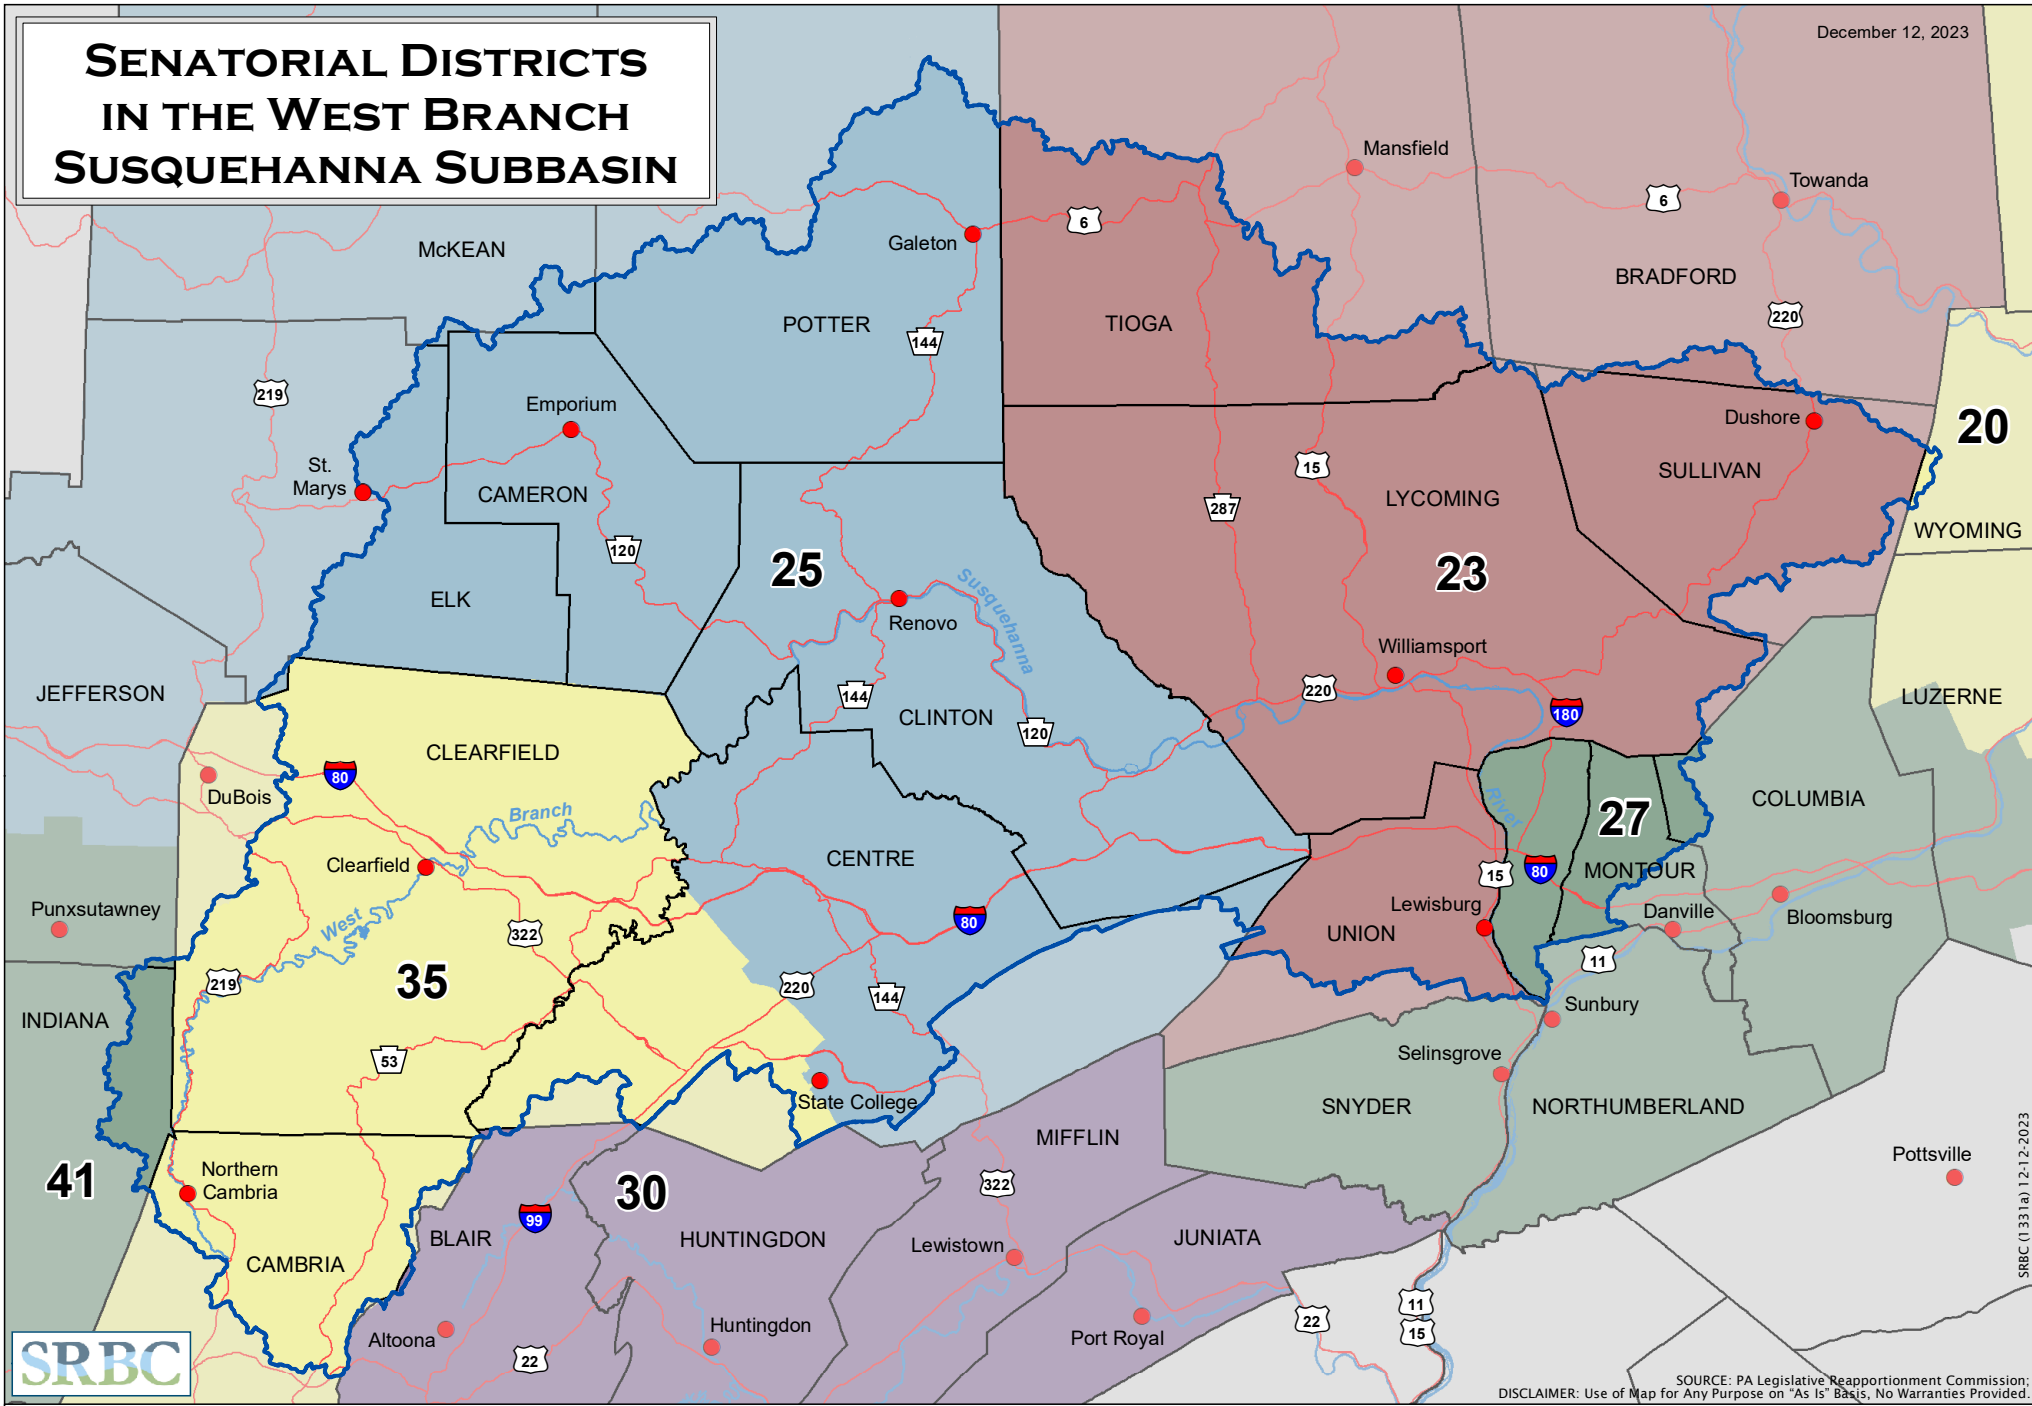

SENATORIAL DISTRICTS IN THE WEST BRANCH SUSQUEHANNA SUBBASIN

SOURCE: PA Legislative Reapportionment Commission; DISCLAIMER: Use of Map for Any Purpose on "As Is" Basis, No Warranties Provided.

SRBC 11-331(a) 12-12-2023

PENNSYLVANIA SENATORS

- 20 - Sen. Lisa Baker (R)
- 25 - Sen. Cris Dush (R)
- 30 - Sen. Judy Ward (R)
- 41 - Sen. Joe Pittman (R)
- 23 - Sen. Gene Yaw (R)
- 27 - Sen. Lynda Schlegel-Culver (R)
- 35 - Sen. Wayne Langerholc (R)