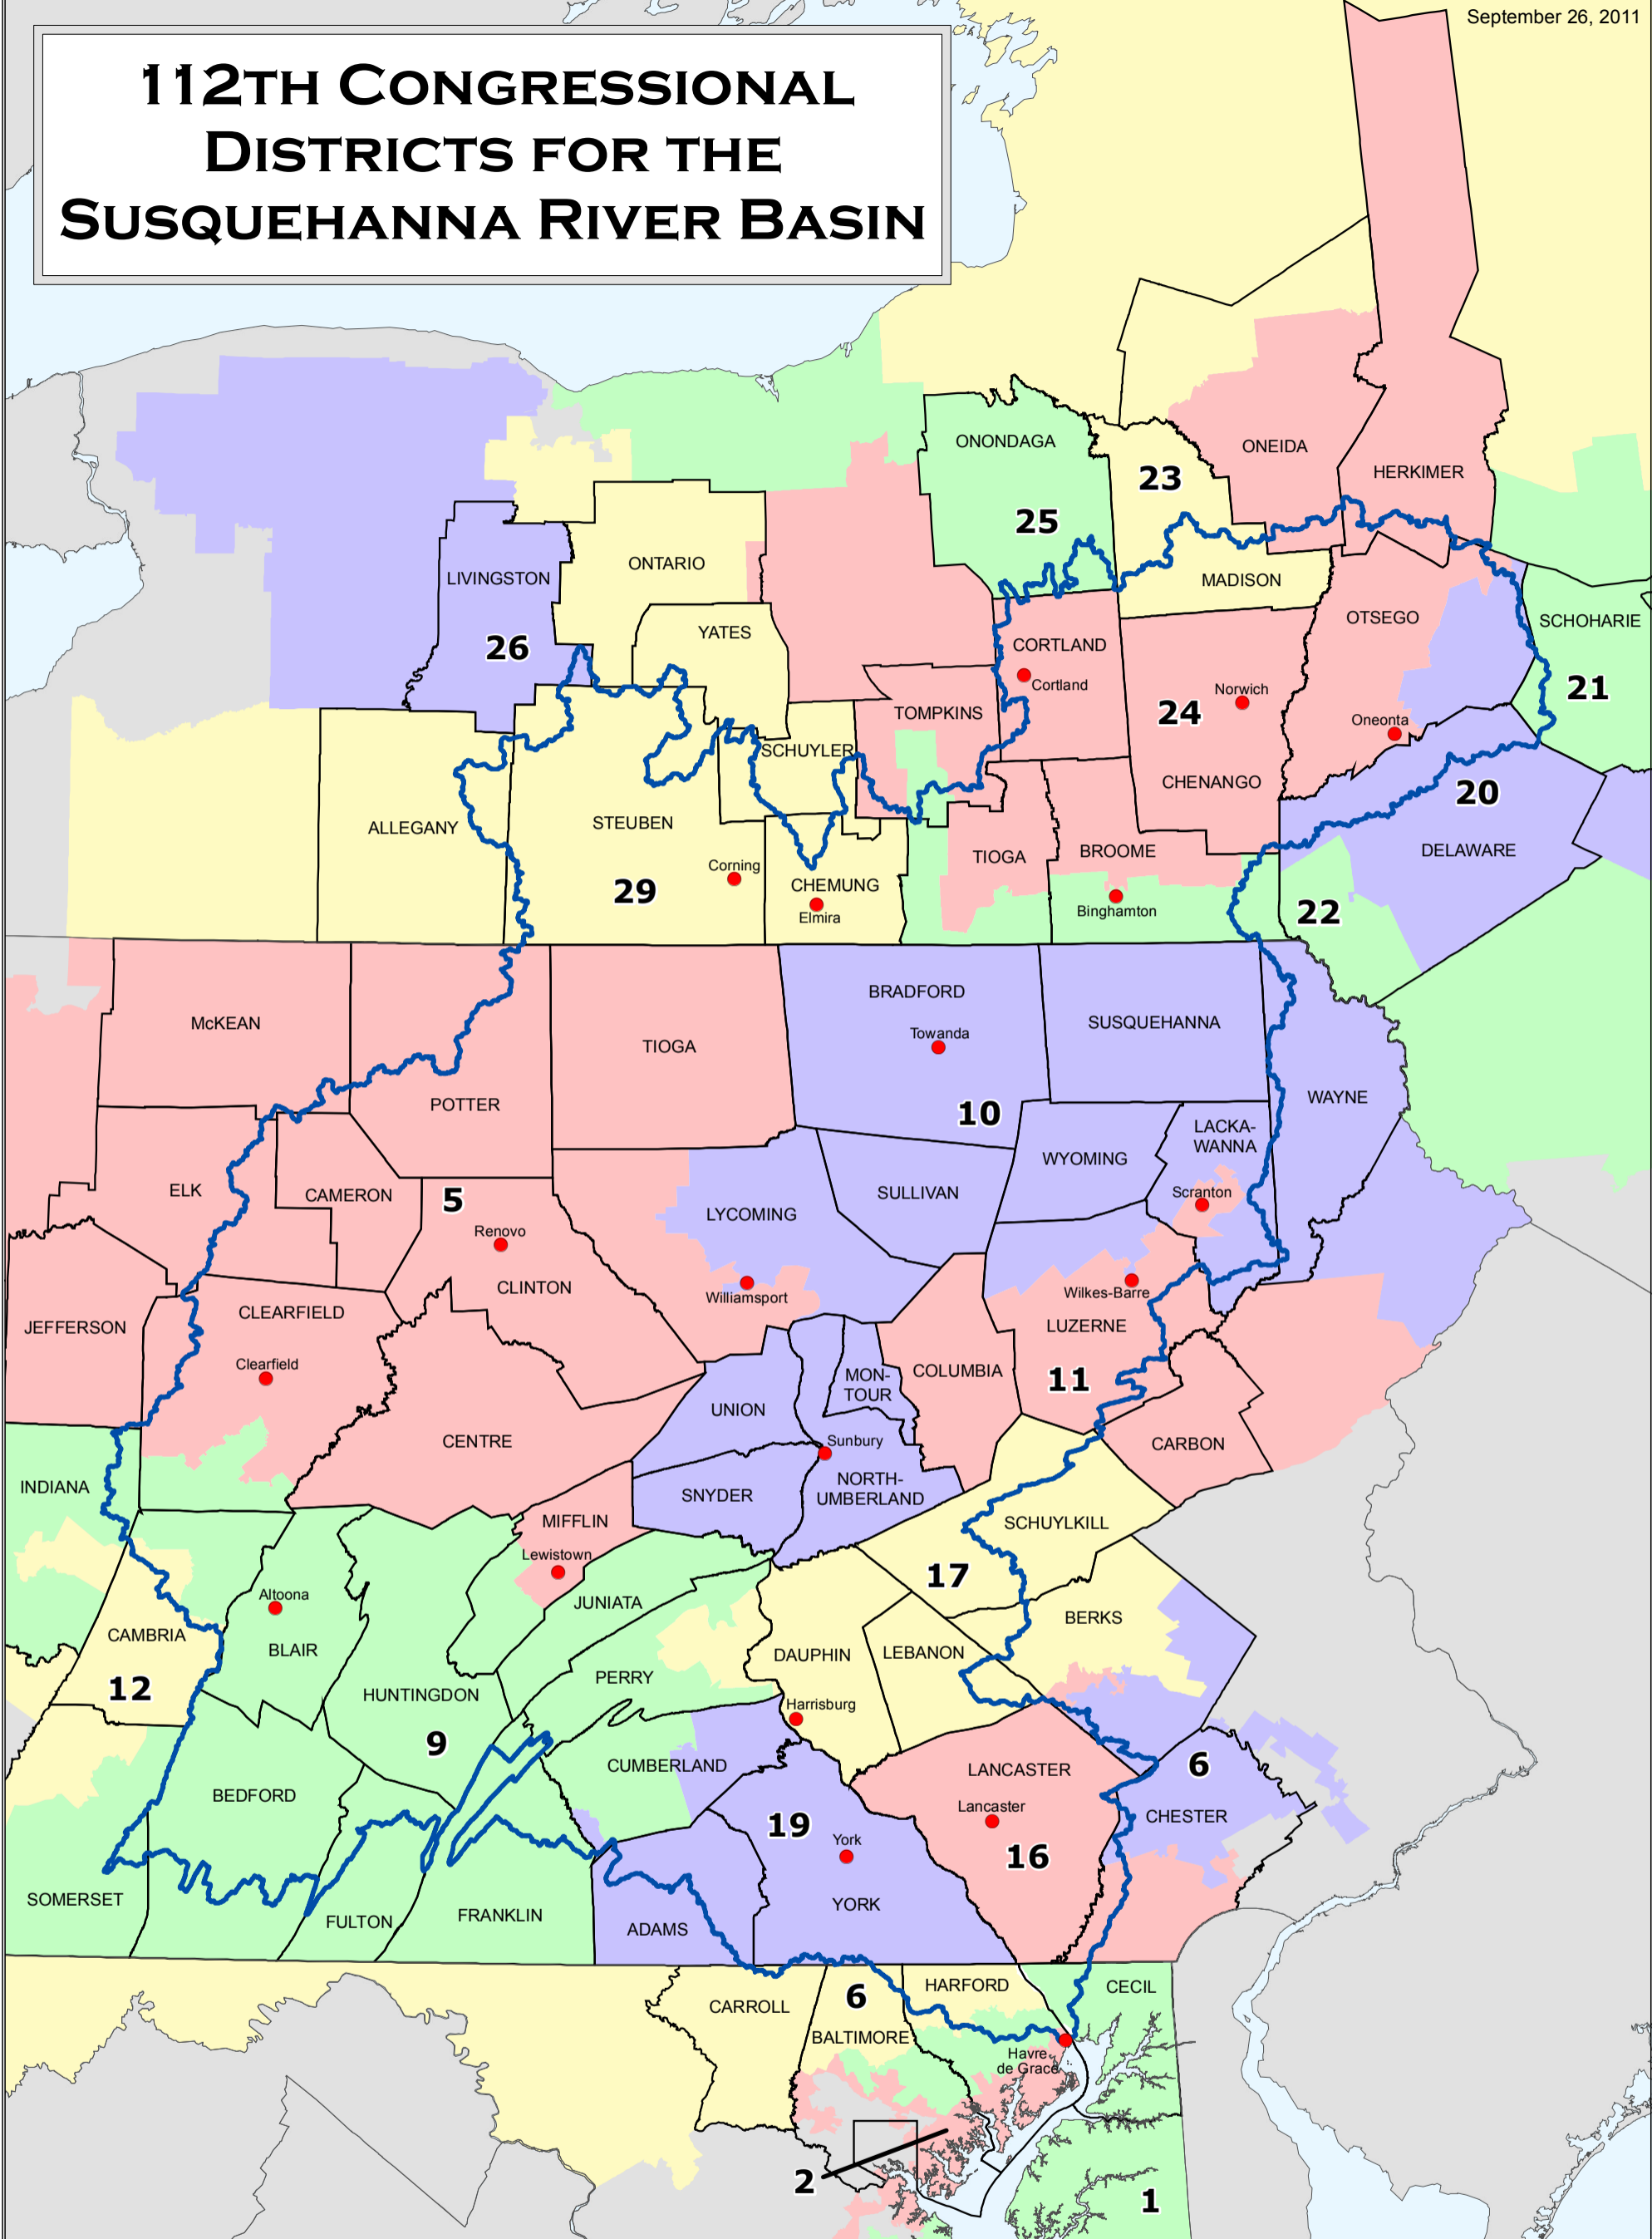

112TH CONGRESSIONAL DISTRICTS FOR THE SUSQUEHANNA RIVER BASIN

NEW YORK

- 20 - Rep. Christopher P. Gibson (R)
- 21 - Rep. Paul D. Tonko (D)
- 22 - Rep. Maurice D. Hinchey (D)
- 23 - Rep. William Owens (D)
- 24 - Rep. Richard L. Hanna (R)
- 25 - Rep. Ann Marie Buerkle (R)
- 26 - Rep. Kathleen Hochul (D)
- 29 - Rep. Thomas W. Reed, II (R)

PENNSYLVANIA

- 5 - Rep. Glenn W. Thompson (R)
- 6 - Rep. Jim Gerlach (R)
- 9 - Rep. Bill Shuster (R)
- 10 - Rep. Thomas A. Marino (R)
- 11 - Rep. Lou Barletta (R)
- 12 - Rep. Mark S. Critz (D)
- 16 - Rep. Joseph Pitts (R)
- 17 - Rep. Tim Holden (D)
- 19 - Rep. Todd R. Platts (R)

MARYLAND

- 1 - Rep. Andy Harris (R)
- 2 - Rep. Dutch Ruppersberger (D)
- 6 - Rep. Roscoe G. Bartlett (R)

DISCLAIMER: Intended for Educational Display Purposes Only. Based on provisional data obtained from the Empire State Development State Data Center, Pennsylvania Department of Transportation, and the Maryland Department of Planning.