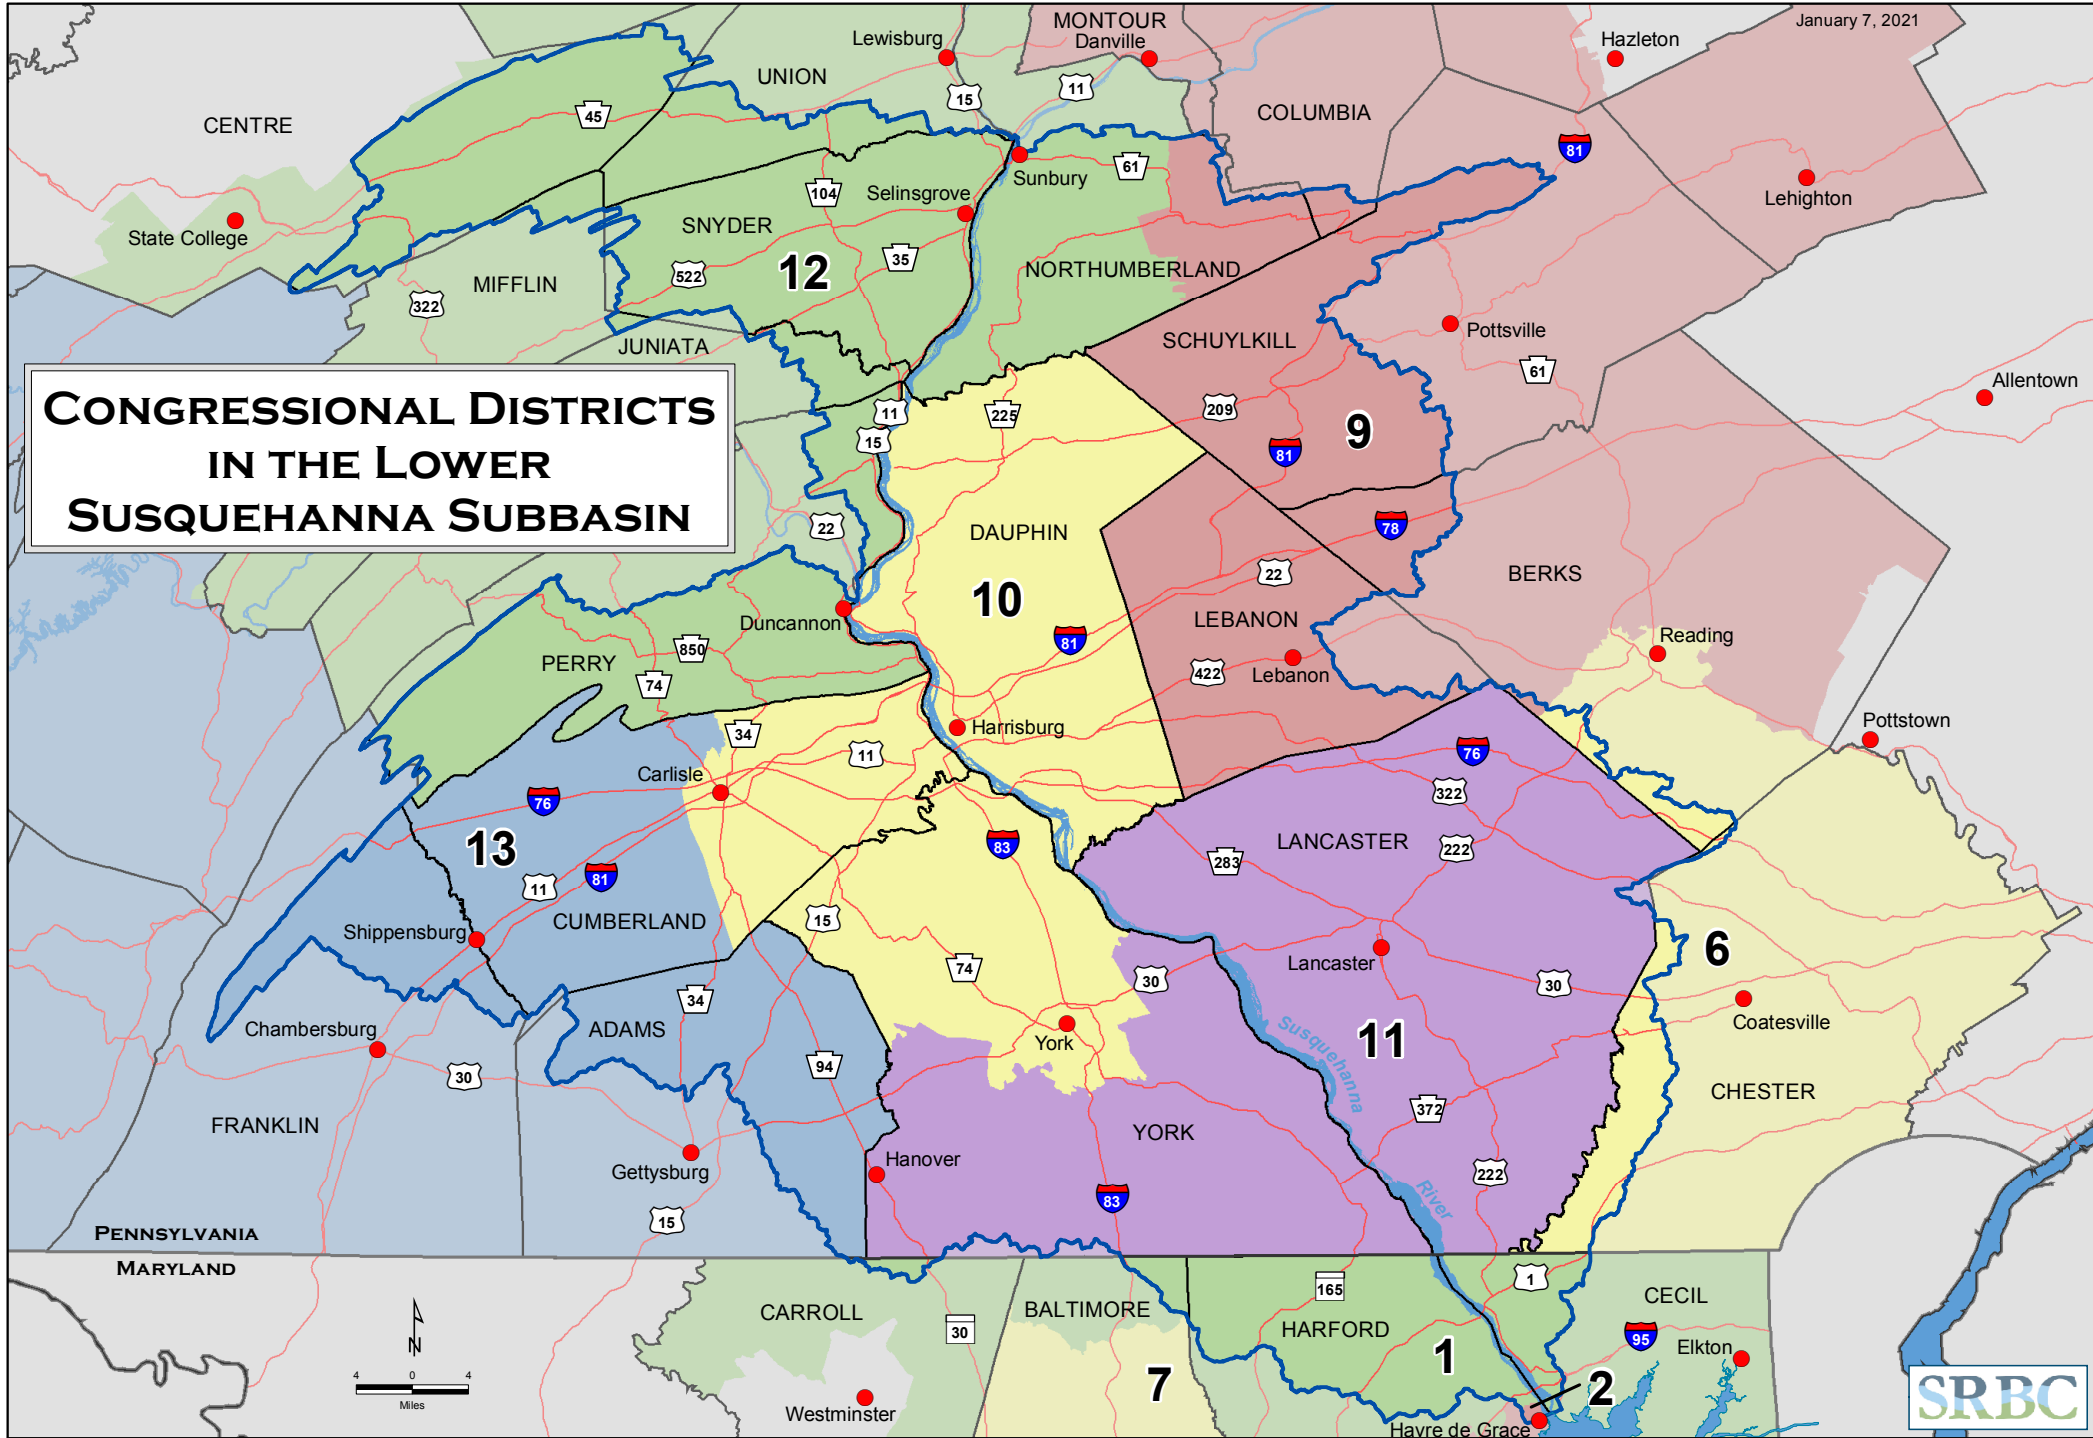

CONGRESSIONAL DISTRICTS IN THE LOWER SUSQUEHANNA SUBBASIN

MARYLAND & PENNSYLVANIA CONGRESSMEN

- | | | | |
|-------------------------------------|------------------------------------|--------------------------------|------------------------------|
| 1 MD - Rep. Andy Harris (R) | 6 PA - Rep. Christina Houlahan (D) | 10 PA - Rep. Scott Perry (R) | 12 PA - Rep. Fred Keller (R) |
| 2 MD - Rep. Dutch Ruppersberger (D) | 9 PA - Rep. Daniel Meuser (R) | 11 PA - Rep. Lloyd Smucker (R) | 13 PA - Rep. John Joyce (R) |
| 7 MD - Rep. Kweisi Mfume (D) | | | |