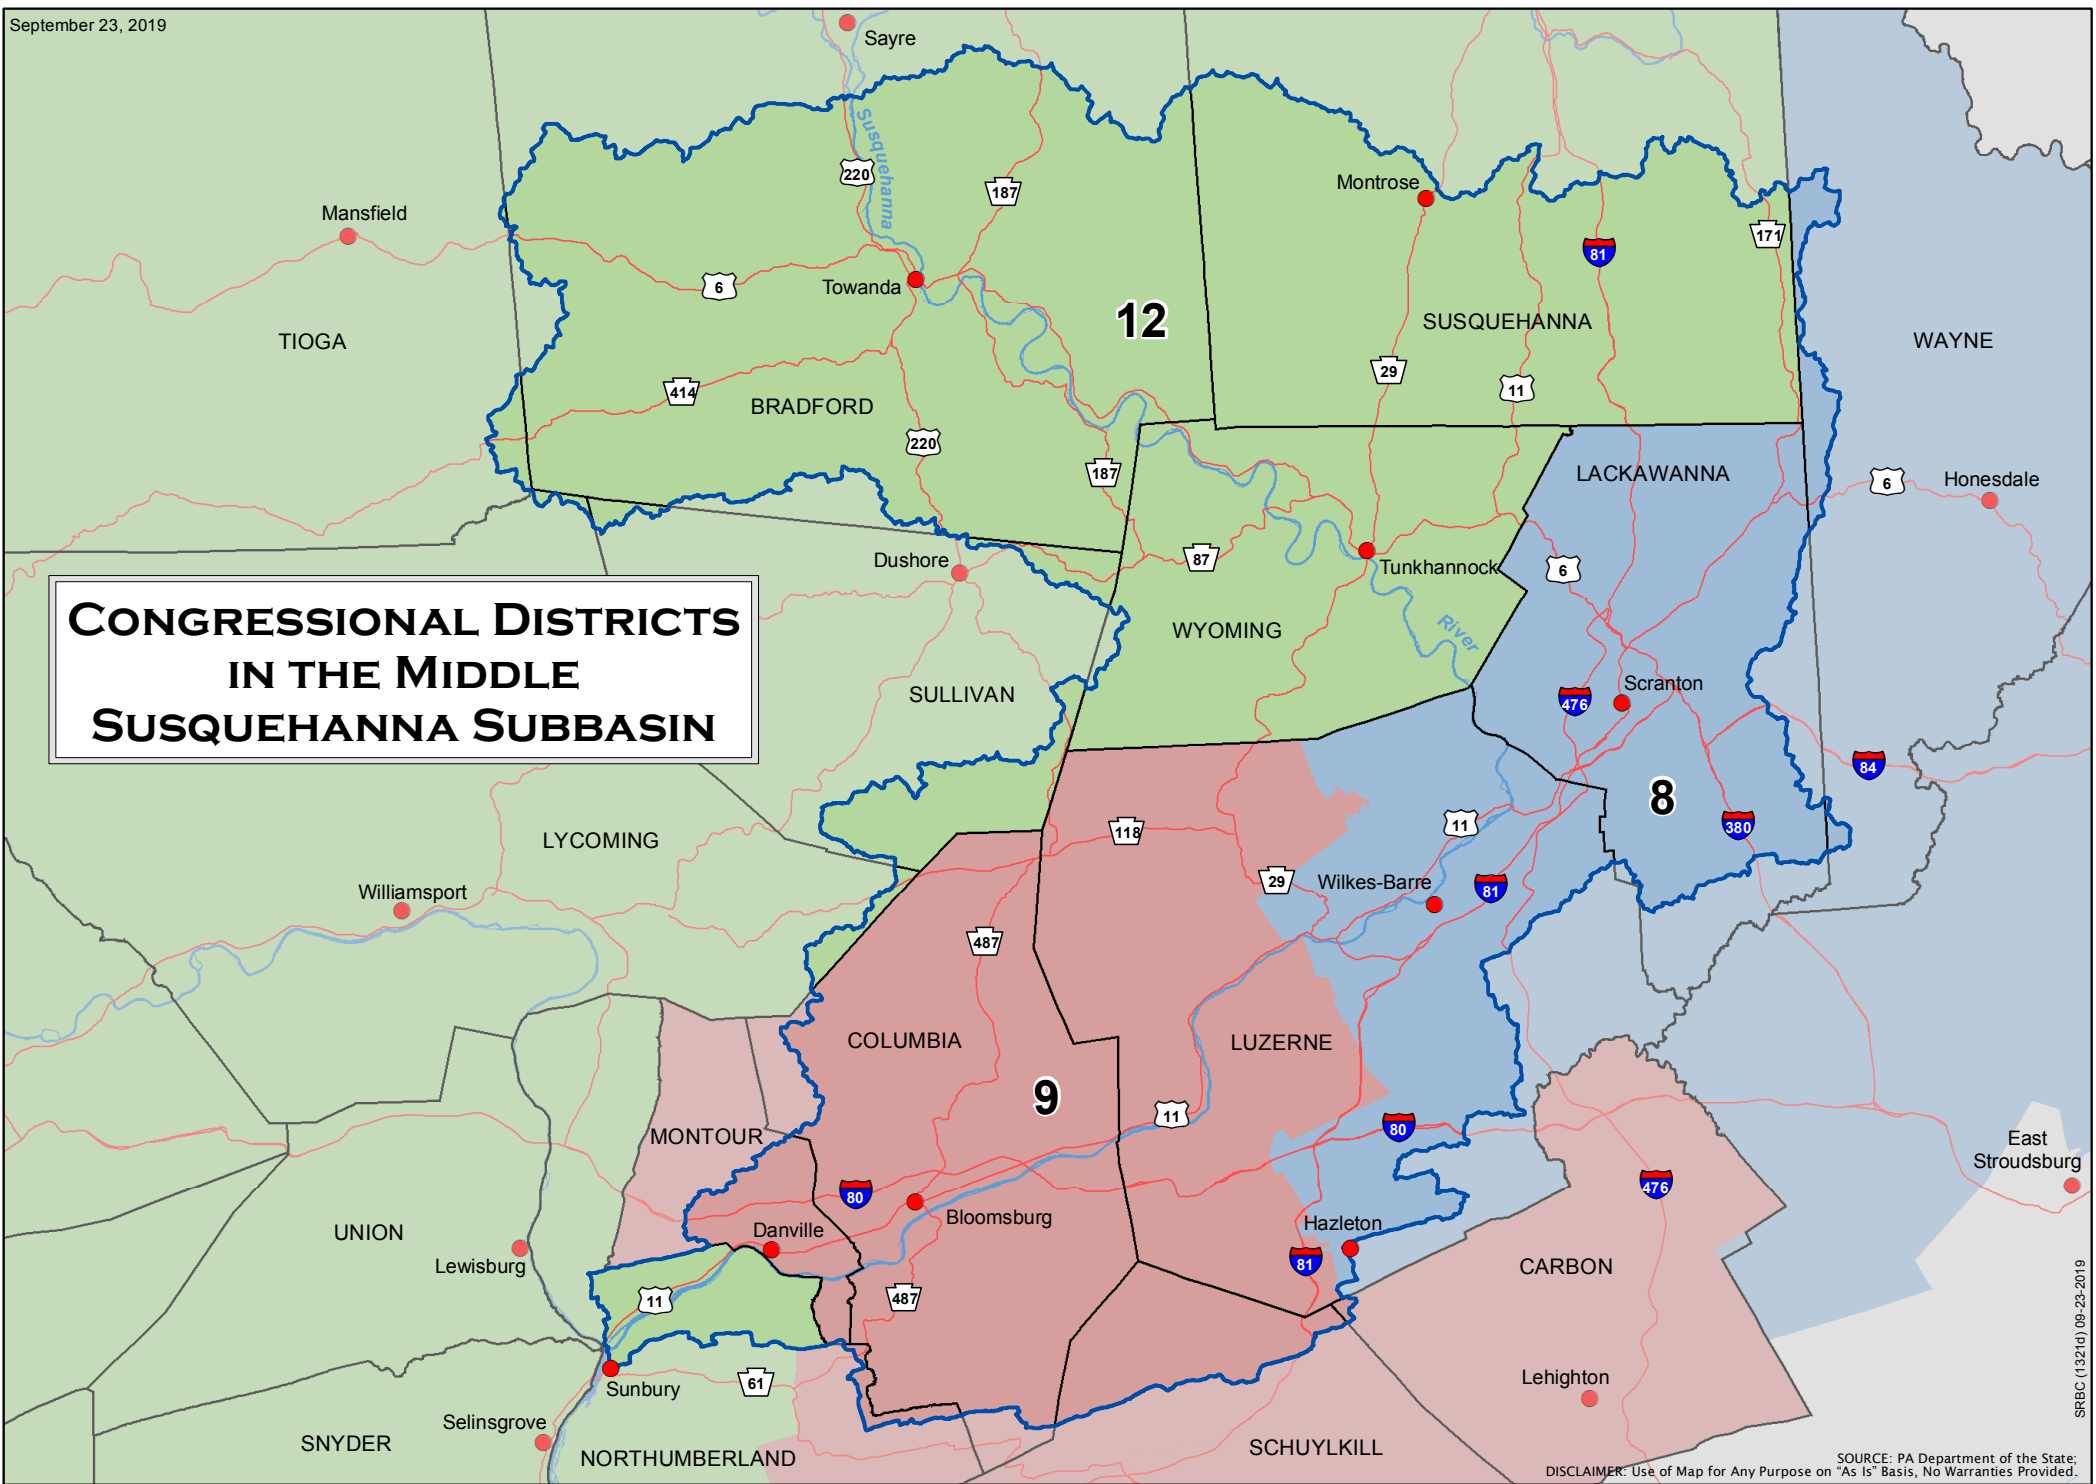

# CONGRESSIONAL DISTRICTS IN THE MIDDLE SUSQUEHANNA SUBBASIN

SREC (1321d) 09-23-2019

SOURCE: PA Department of the State;  
DISCLAIMER: Use of Map for Any Purpose on "As Is" Basis, No Warranties Provided.