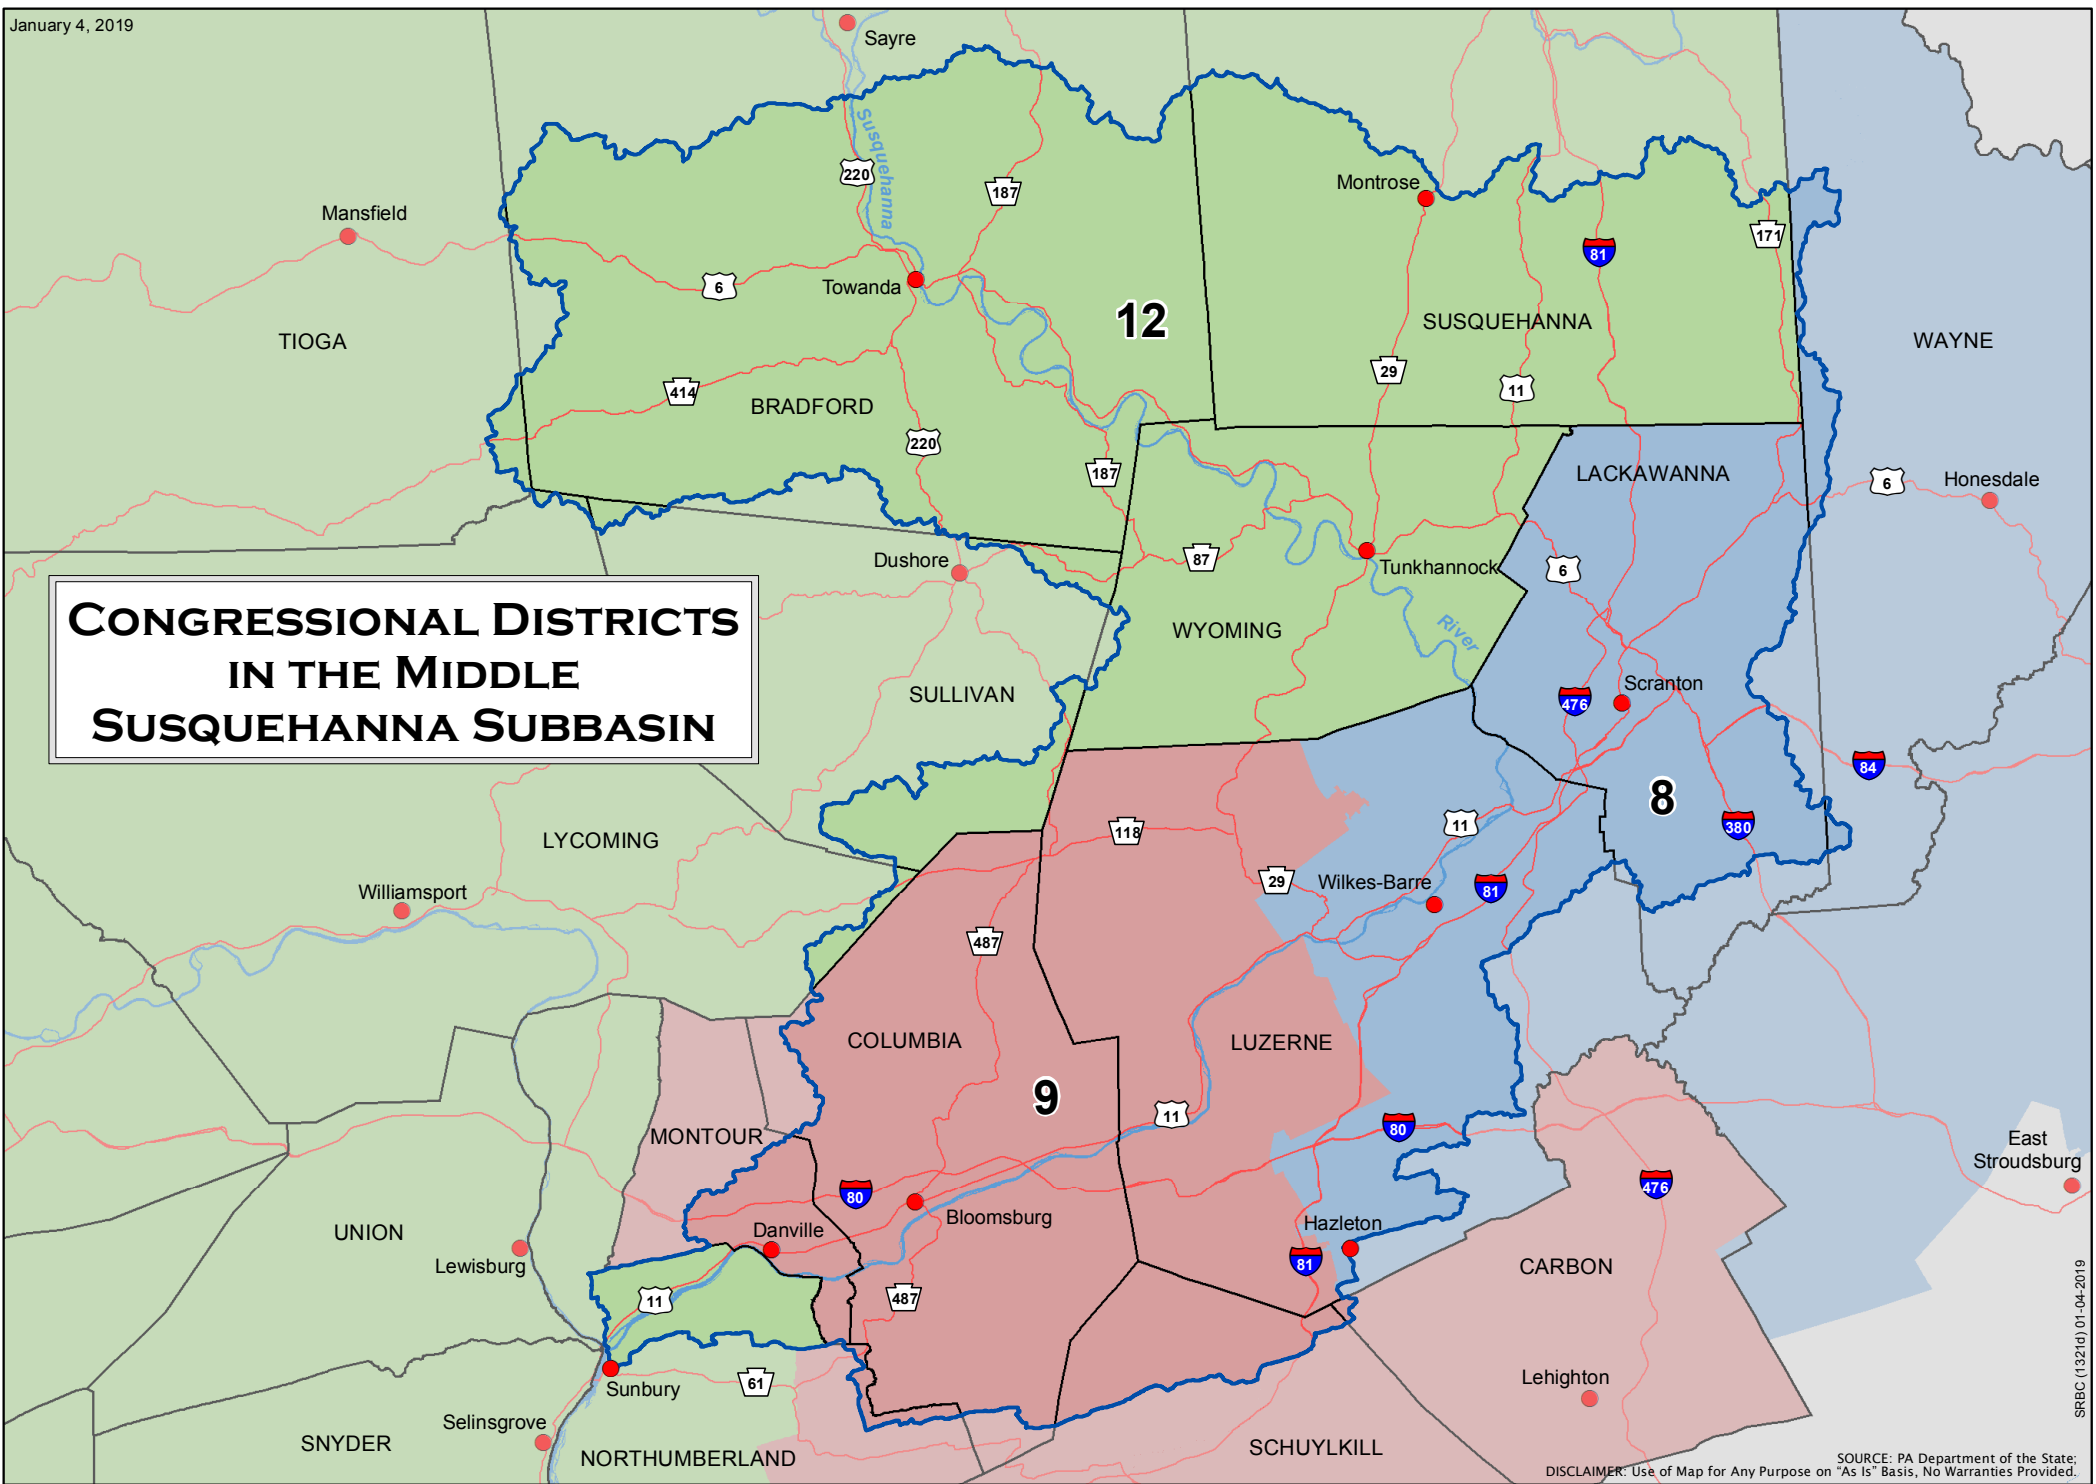

CONGRESSIONAL DISTRICTS IN THE MIDDLE SUSQUEHANNA SUBBASIN

SREC (1321d) 01-04-2019

SOURCE: PA Department of the State;
DISCLAIMER: Use of Map for Any Purpose on "As Is" Basis, No Warranties Provided.

PENNSYLVANIA CONGRESSMEN