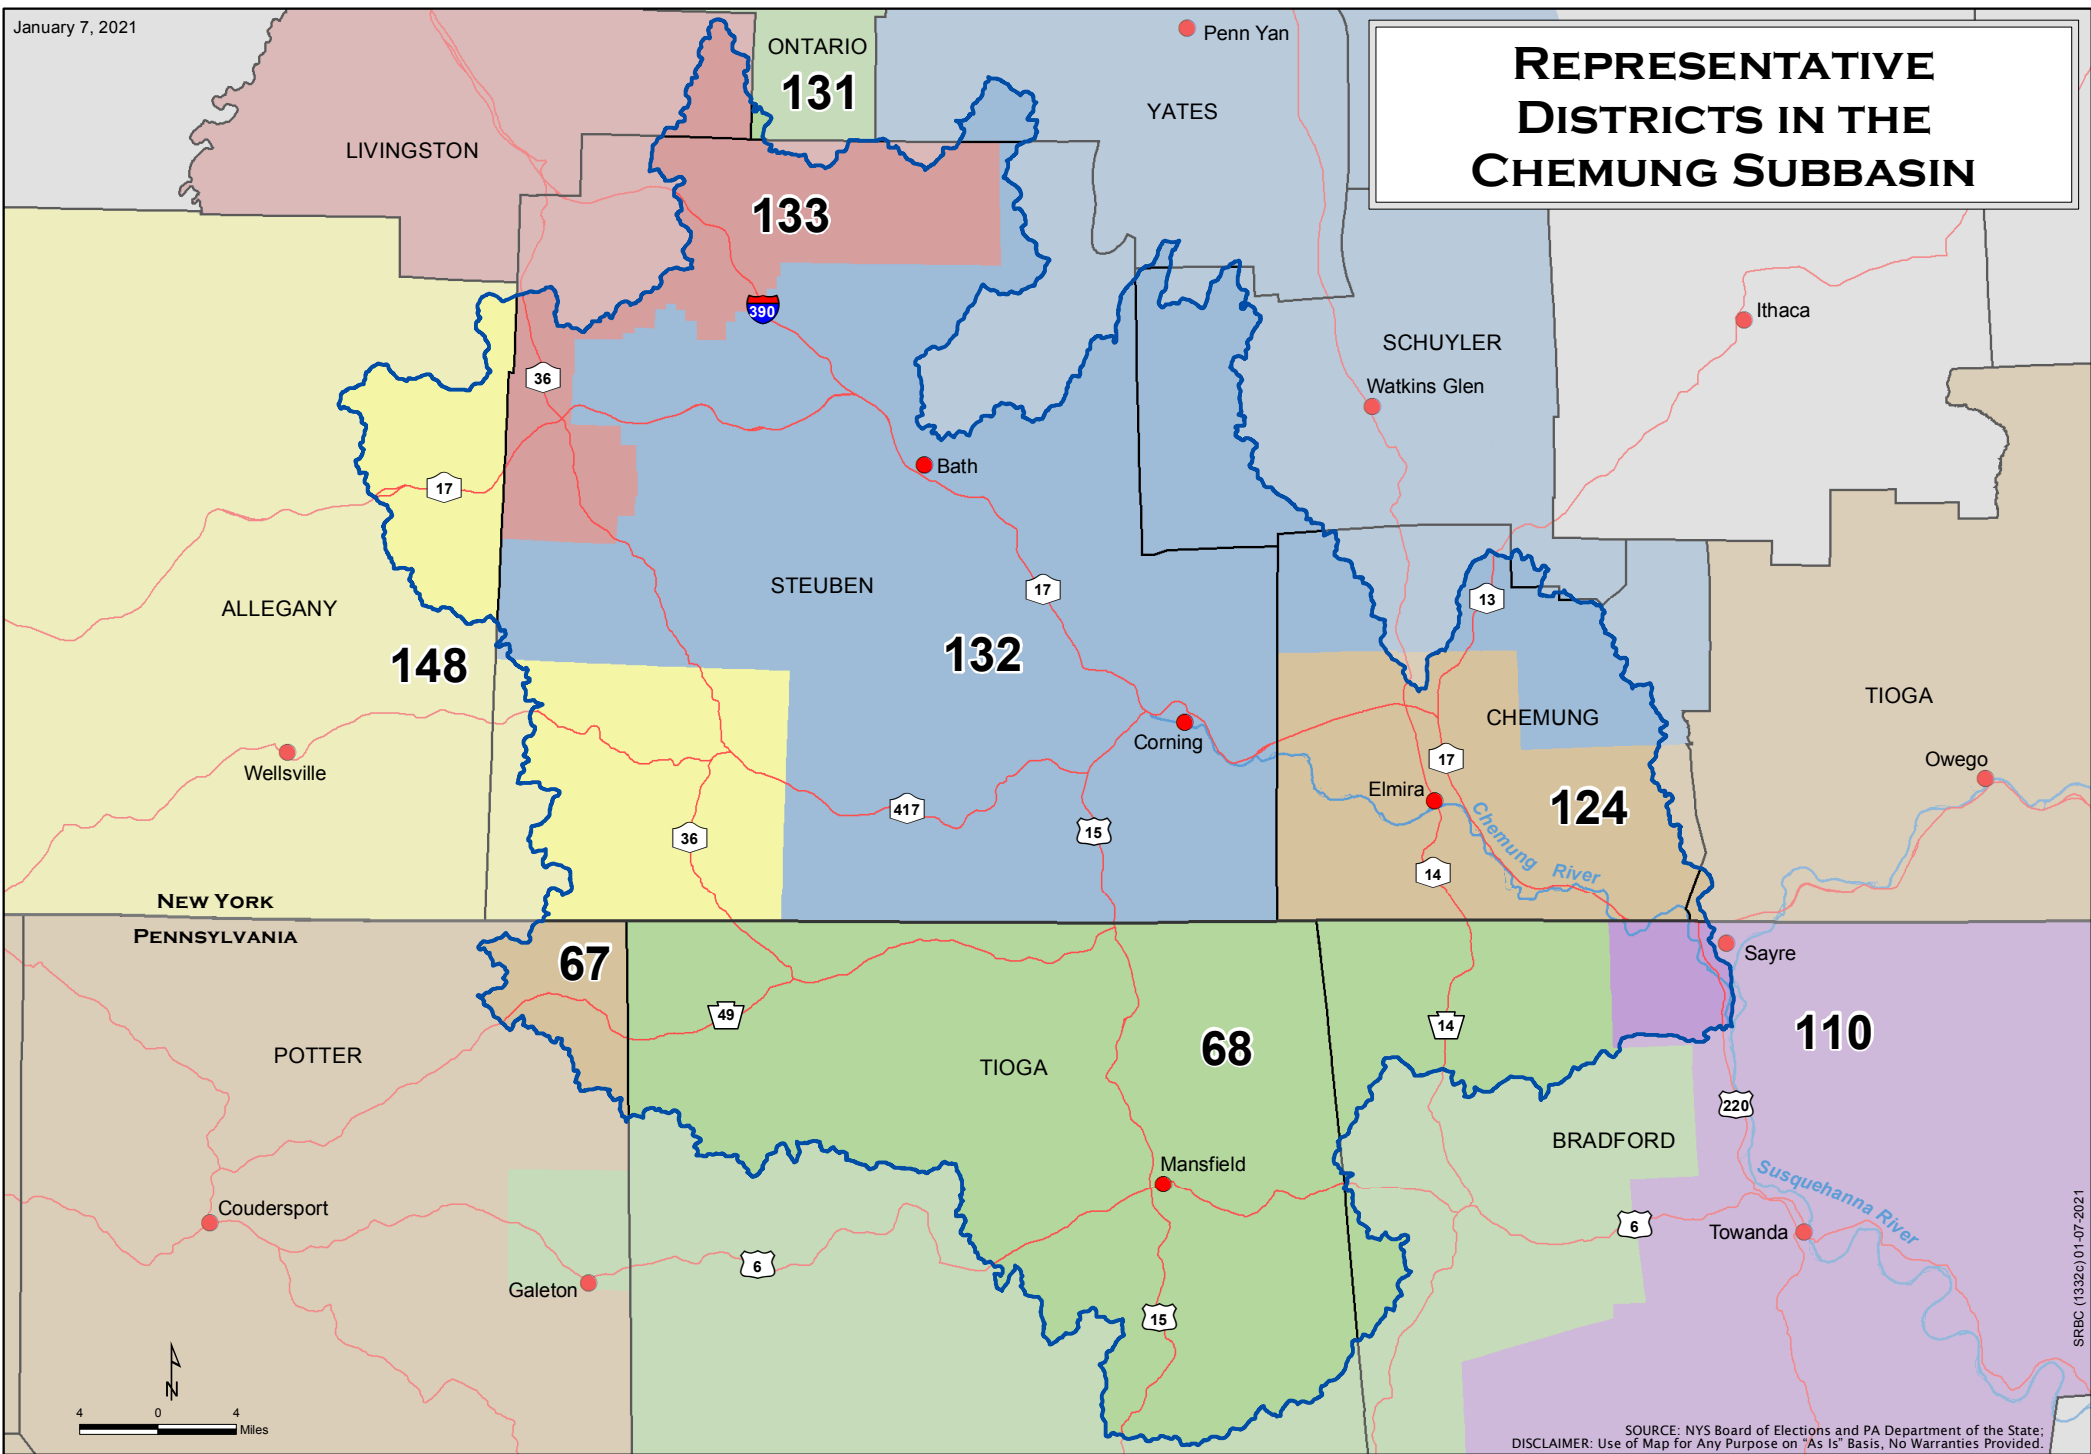

# REPRESENTATIVE DISTRICTS IN THE CHEMUNG SUBBASIN

SOURCE: NYS Board of Elections and PA Department of the State;  
 DISCLAIMER: Use of Map for Any Purpose on "As Is" Basis, No Warranties Provided.

## NEW YORK ASSEMBLY MEMBERS & PENNSYLVANIA REPRESENTATIVES

- |                            |                                 |                               |                              |
|----------------------------|---------------------------------|-------------------------------|------------------------------|
| 67 PA - Martin Causer (R)  | 110 PA - Tina Pickett (R)       | 131 NY - Jeff Gallahan (R)    | 133 NY - Marjorie Byrnes (R) |
| 68 PA - Clinton Owlett (R) | 124 NY - Christopher Friend (R) | 132 NY - Philip Palmesano (R) | 148 NY - Joseph Giglio (R)   |