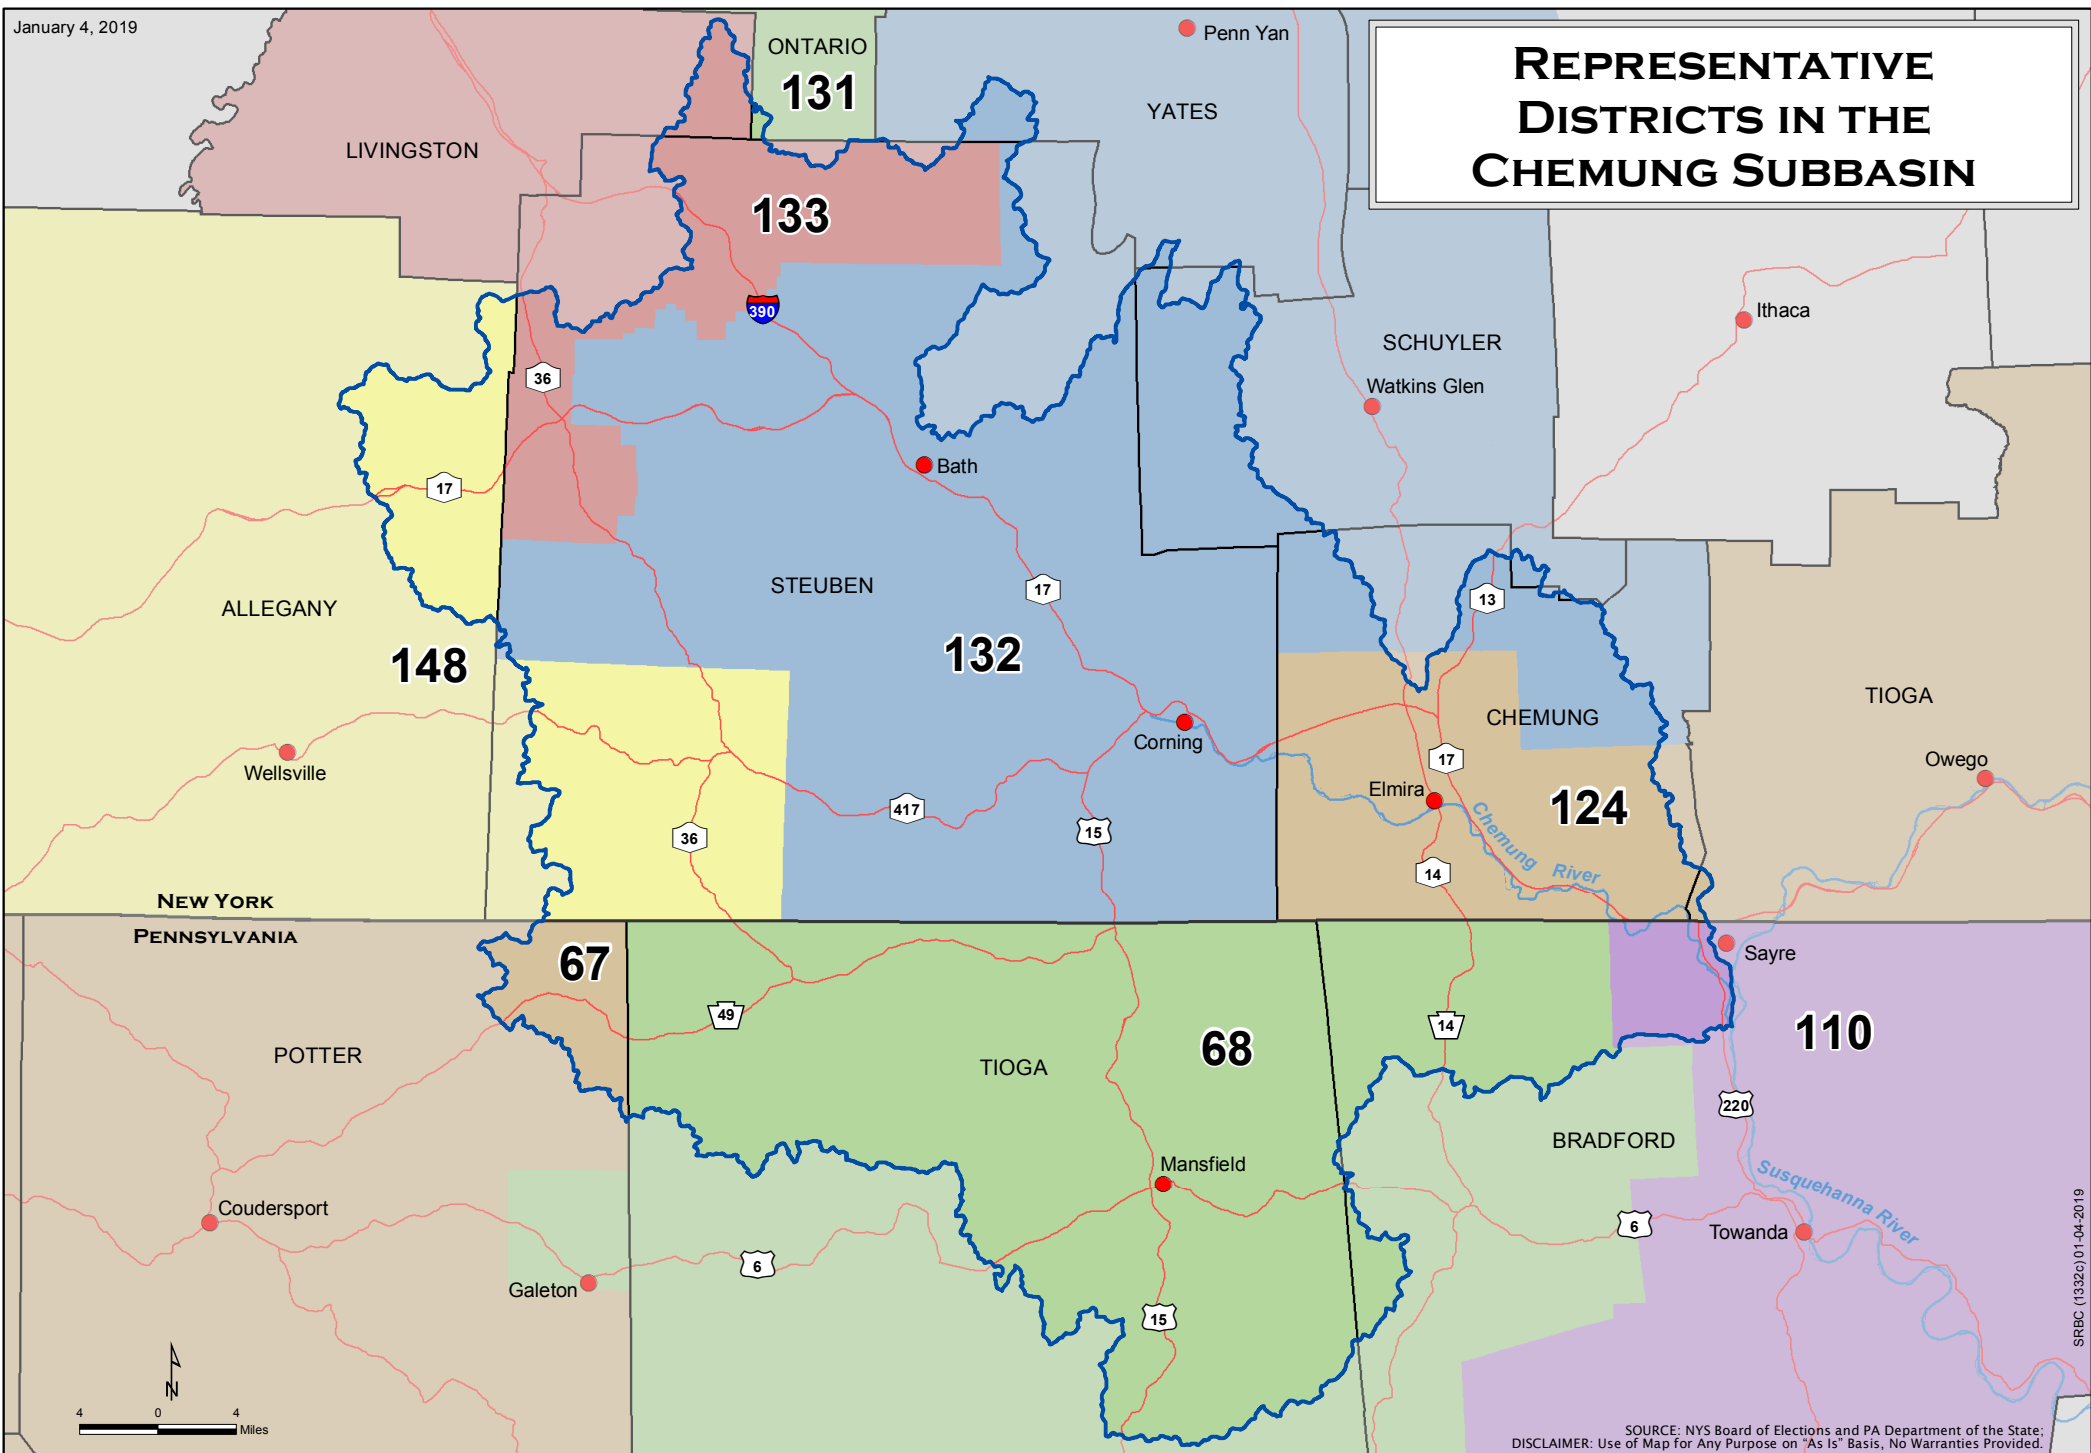

REPRESENTATIVE DISTRICTS IN THE CHEMUNG SUBBASIN

NEW YORK ASSEMBLY MEMBERS & PENNSYLVANIA REPRESENTATIVES

- | | | | |
|----------------------------|---------------------------------|-------------------------------|------------------------------|
| 67 PA - Martin Causer (R) | 110 PA - Tina Pickett (R) | 131 NY - Brian Kolb (R) | 133 NY - Marjorie Byrnes (R) |
| 68 PA - Clinton Owlett (R) | 124 NY - Christopher Friend (R) | 132 NY - Philip Palmesano (R) | 148 NY - Joseph Giglio (R) |