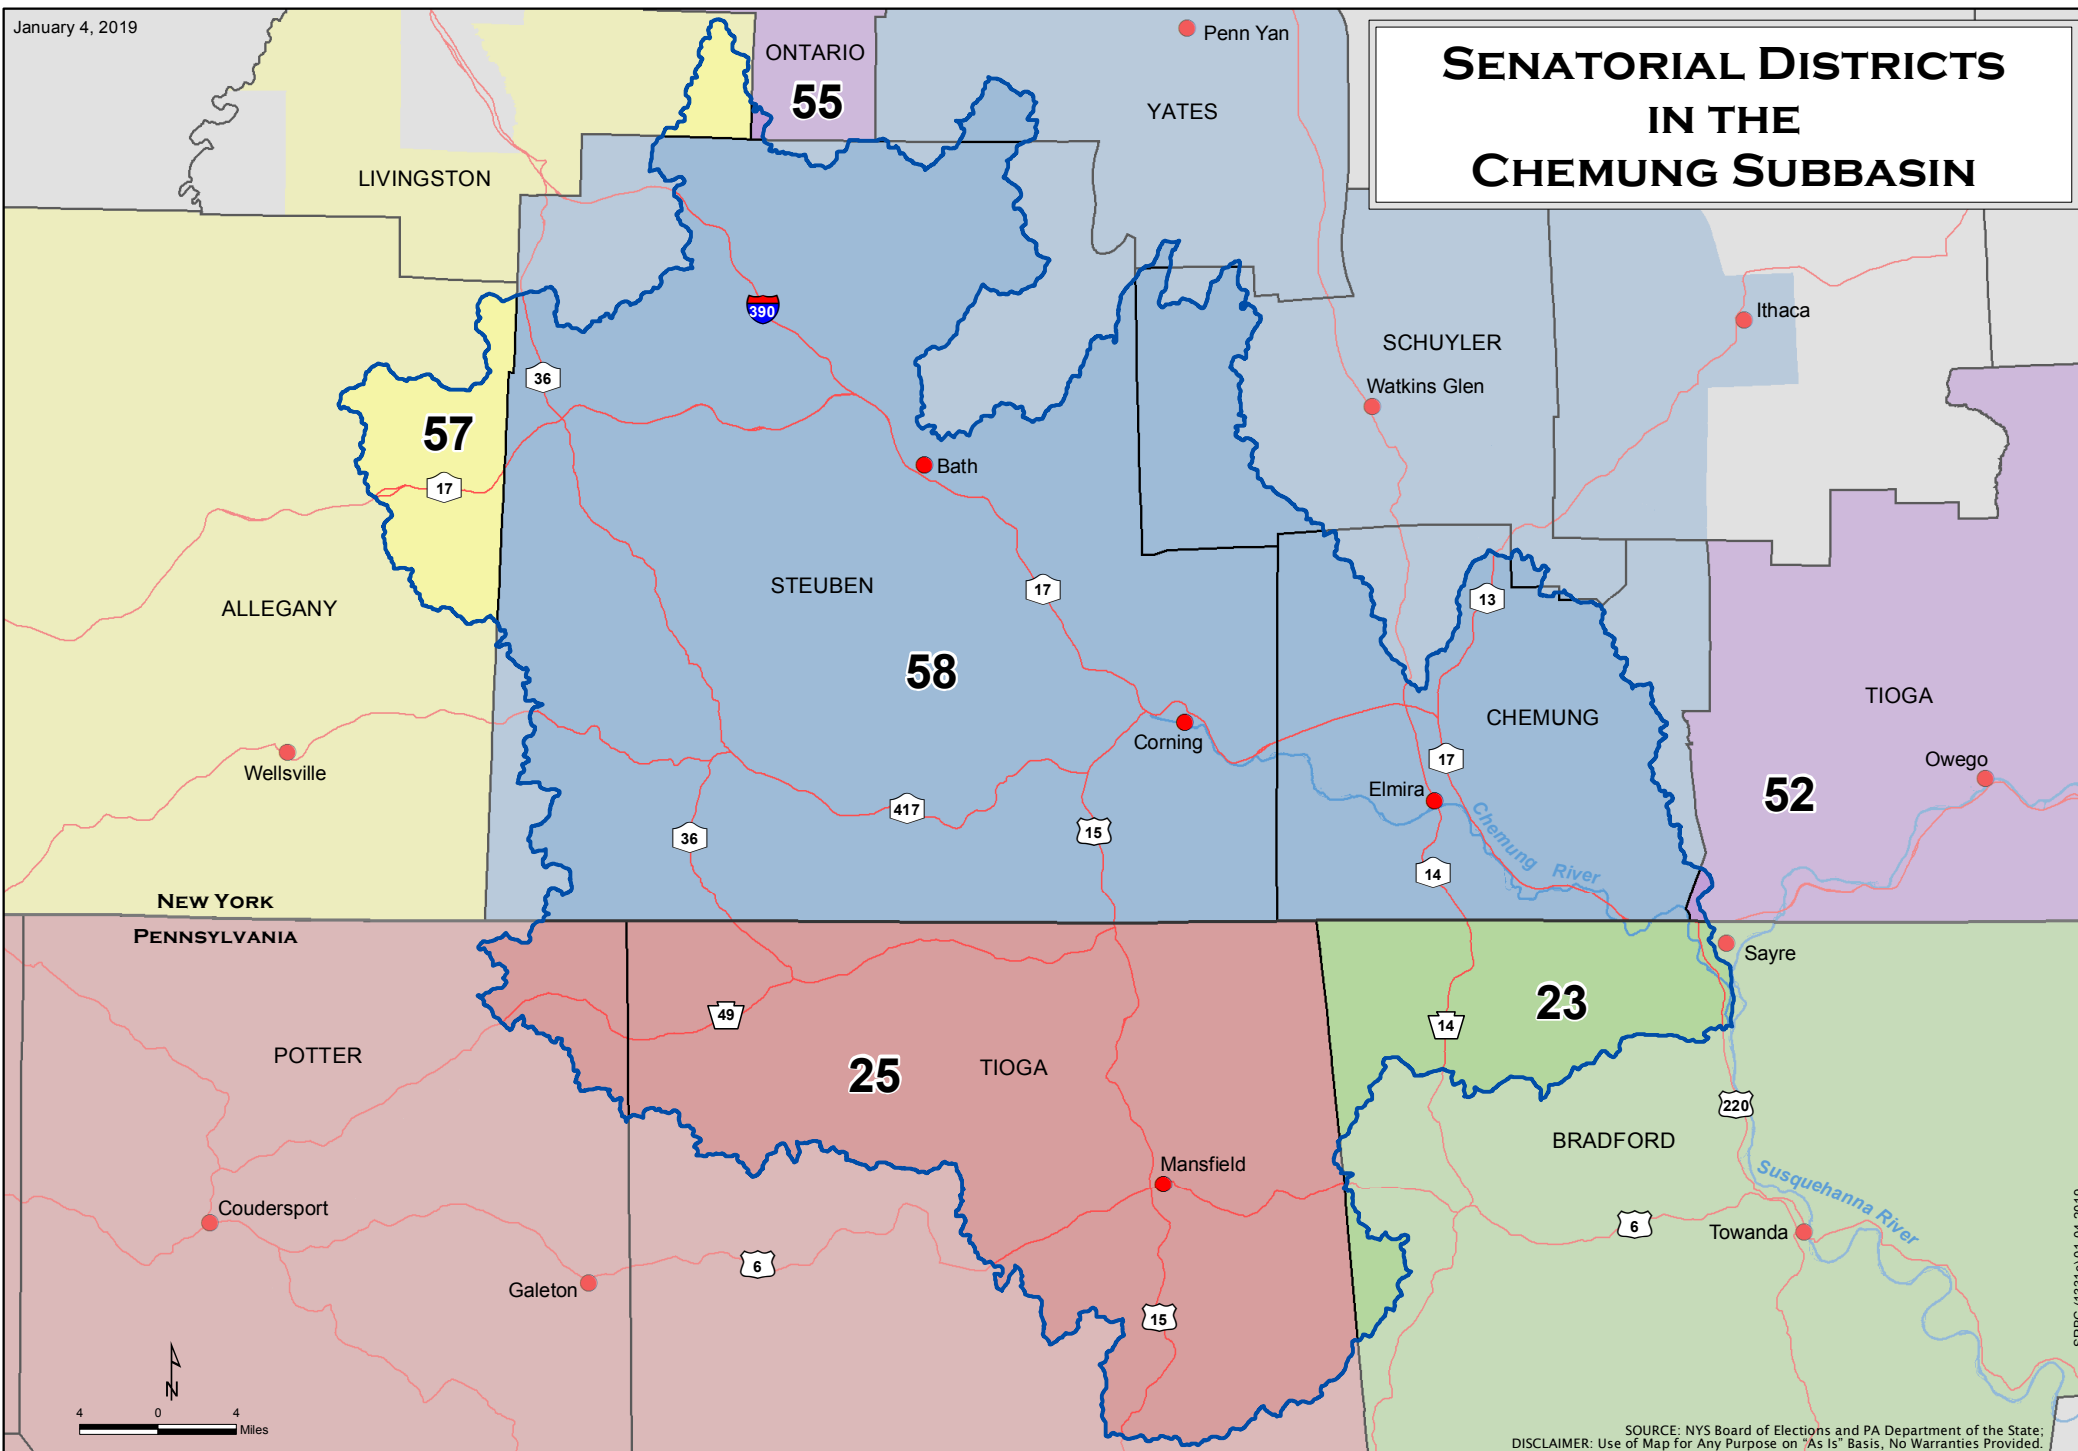

# SENATORIAL DISTRICTS IN THE CHEMUNG SUBBASIN

## NEW YORK & PENNSYLVANIA SENATORS

23 PA - Sen. Gene Yaw (R)

52 NY - Sen. Frederick Akshar, II (R)

57 NY - Sen. Catharine Young (R)

25 PA - Sen. Joseph Scarnati (R)

55 NY - Sen. Rich Funke (R)

58 NY - Sen. Thomas O'Mara (R)