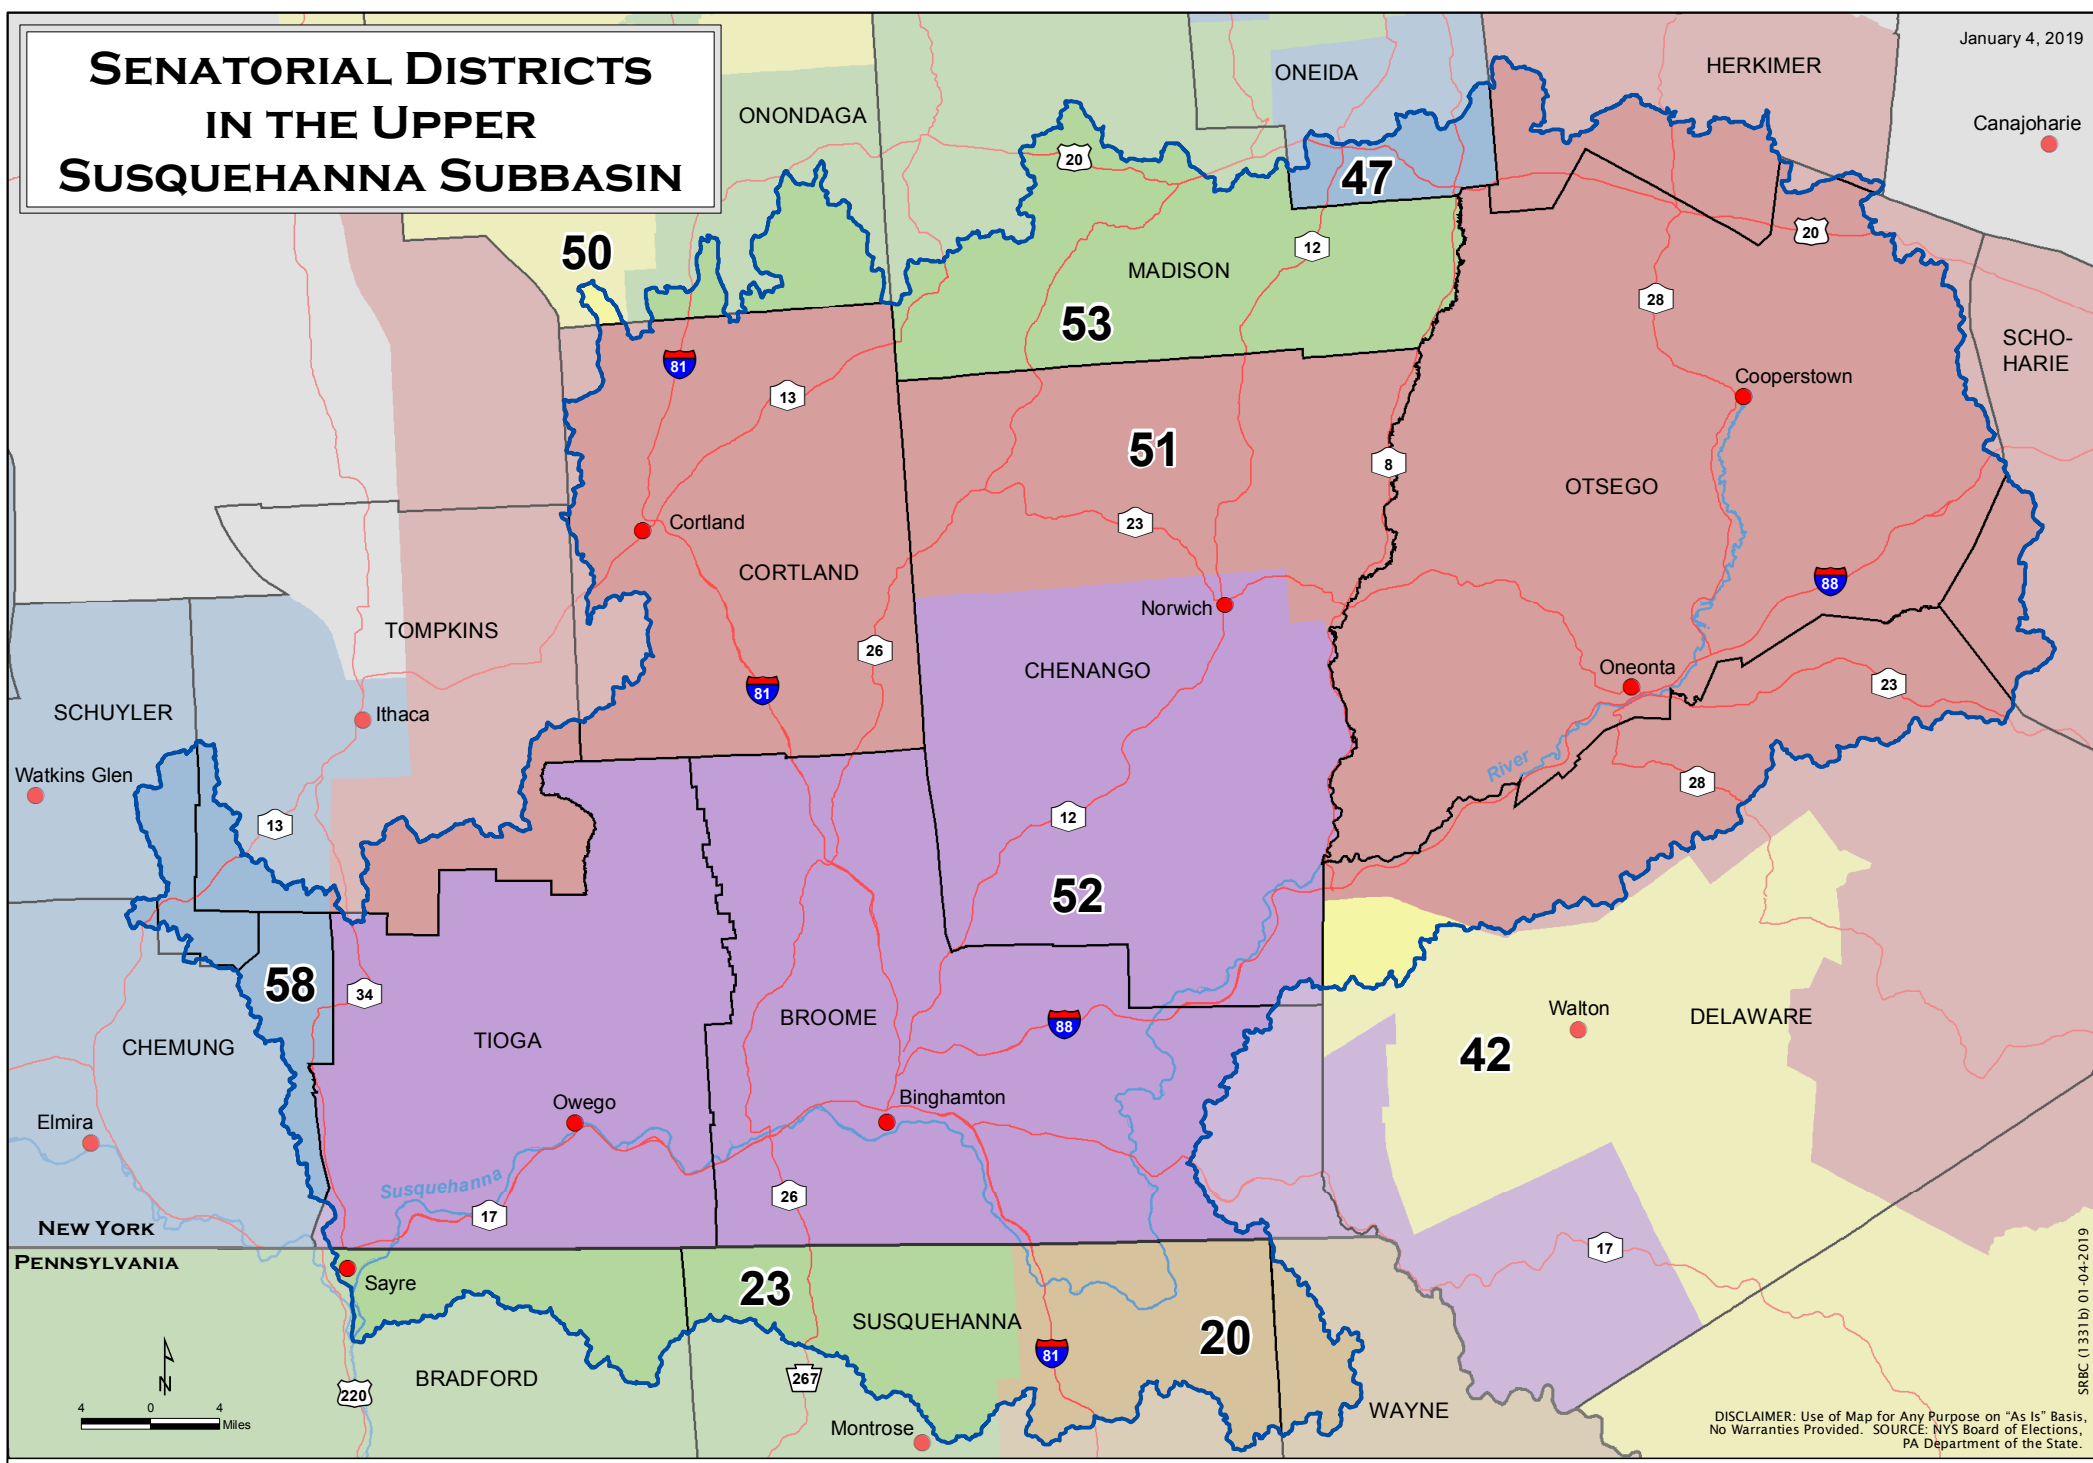

SENATORIAL DISTRICTS IN THE UPPER SUSQUEHANNA SUBBASIN

Canajoharie

SCHO-HARIE

Cooperstown

OTSEGO

Oneonta

Norwich

CHENANGO

52

Walton

DELAWARE

42

Binghamton

BROOME

Owego

TIOGA

58

CHEMUNG

Elmira

NEW YORK

PENNSYLVANIA

Sayre

BRADFORD

23

SUSQUEHANNA

Montrose

20

WAYNE

DISCLAIMER: Use of Map for Any Purpose on "As Is" Basis, No Warranties Provided. SOURCE: NYS Board of Elections, PA Department of the State.

SRBC (1331B) 01-04-2019

NEW YORK & PENNSYLVANIA SENATORS