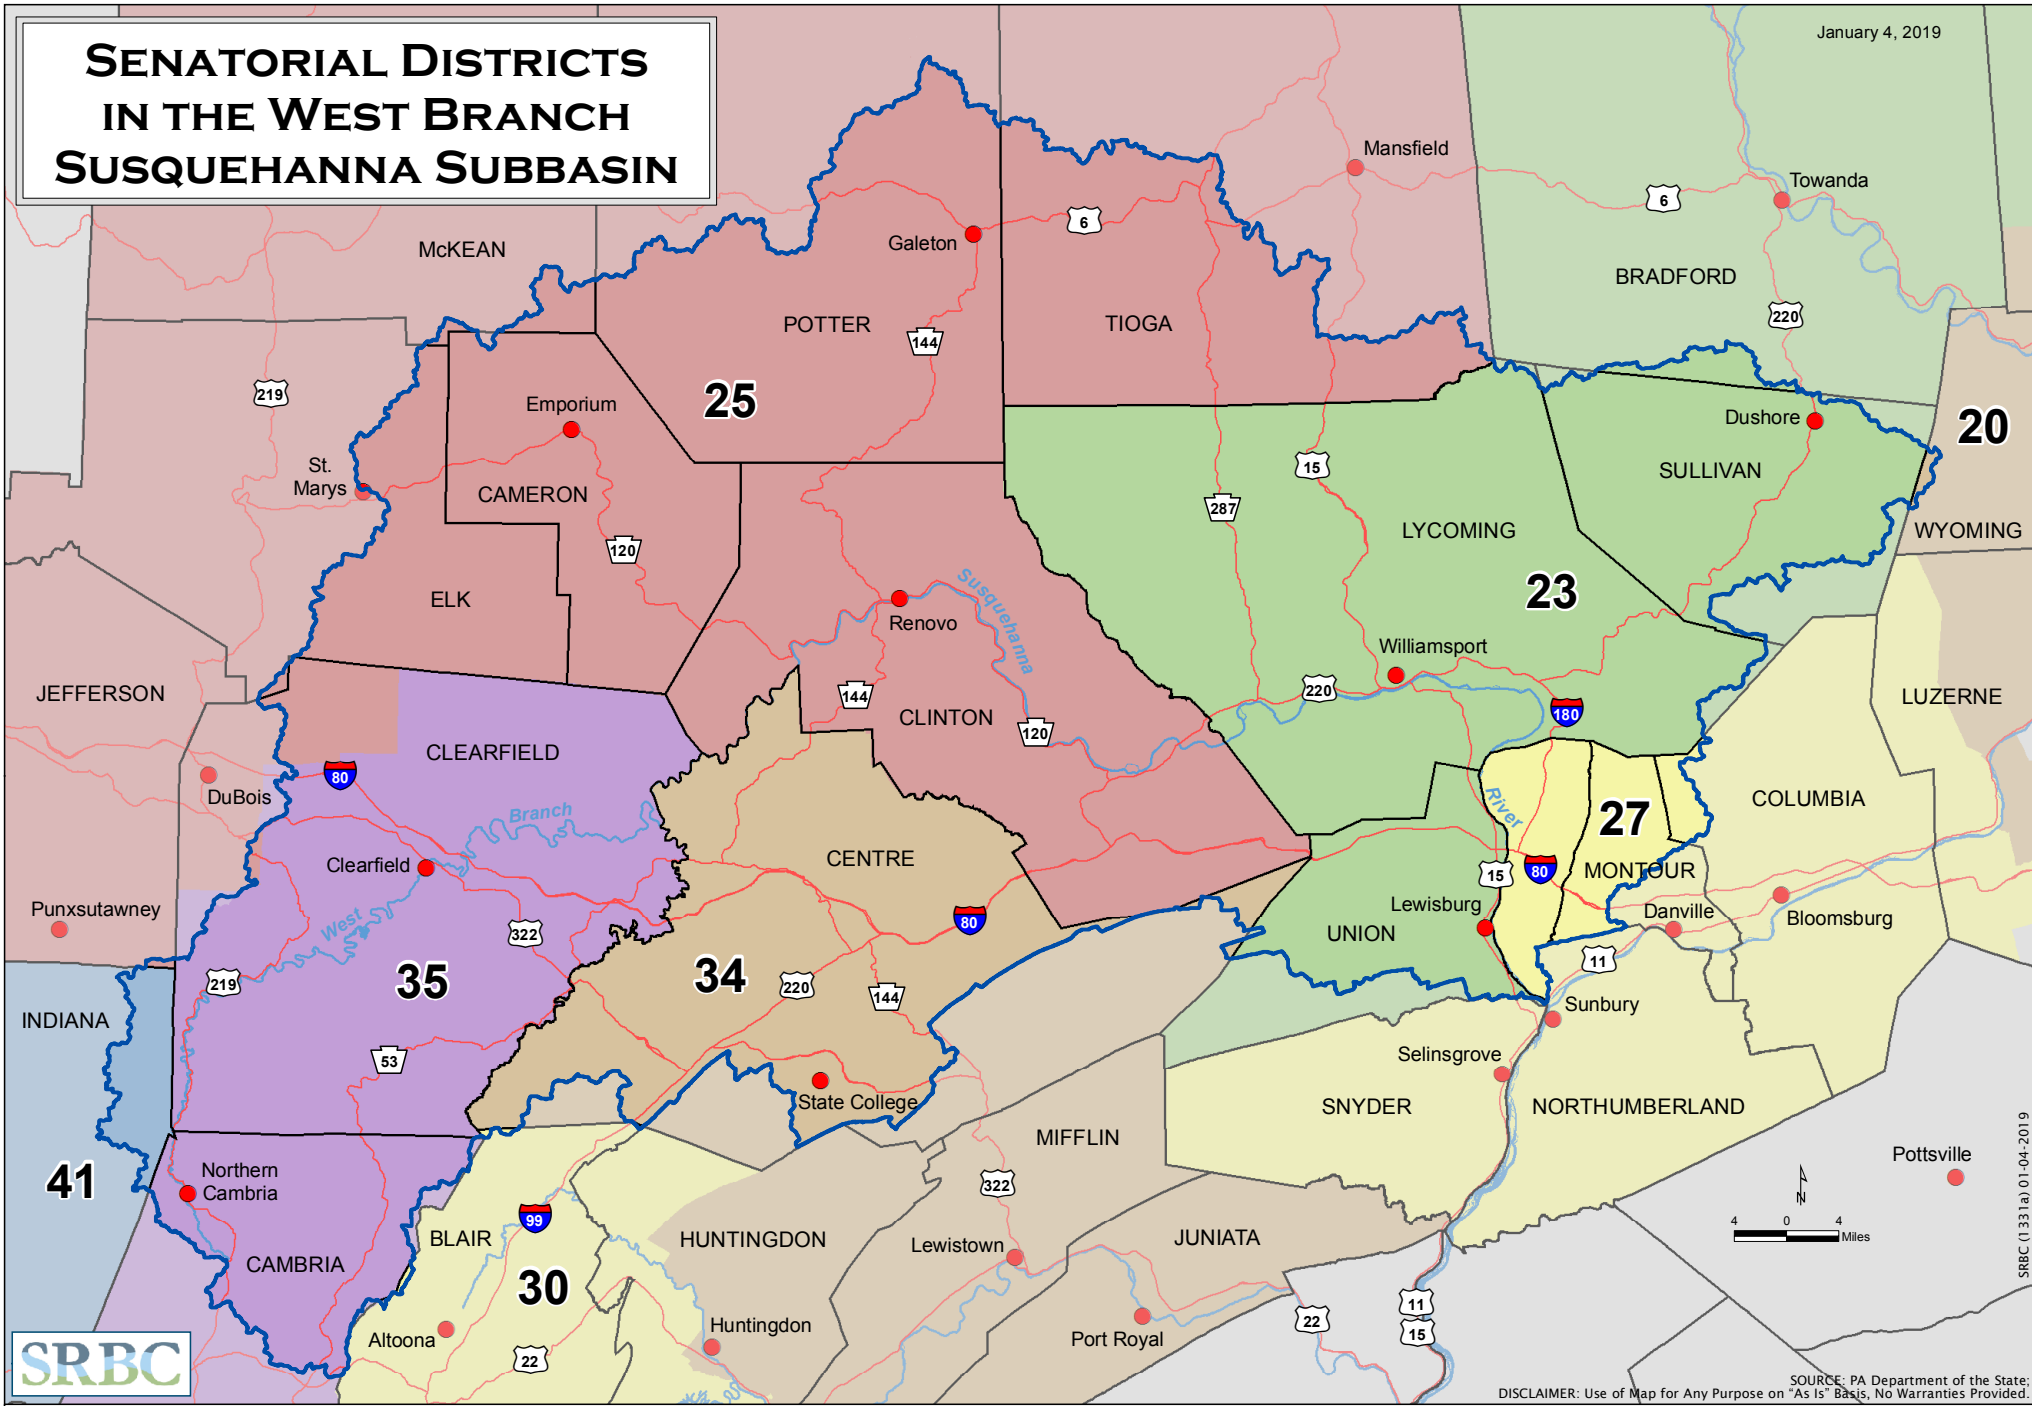

SENATORIAL DISTRICTS IN THE WEST BRANCH SUSQUEHANNA SUBBASIN

SRBC 01331a) 01-04-2019

SOURCE: PA Department of the State
DISCLAIMER: Use of Map for Any Purpose on "As Is" Basis, No Warranties Provided.

PENNSYLVANIA SENATORS

- 20 - Sen. Lisa Baker (R)
- 25 - Sen. Joseph Scarnati (R)
- 30 - Sen. Judy Ward (R)
- 35 - Sen. Wayne Langerholc (R)
- 23 - Sen. Gene Yaw (R)
- 27 - Sen. John Gordner (R)
- 34 - Sen. Jake Corman (R)
- 41 - Sen. Donald White (R)